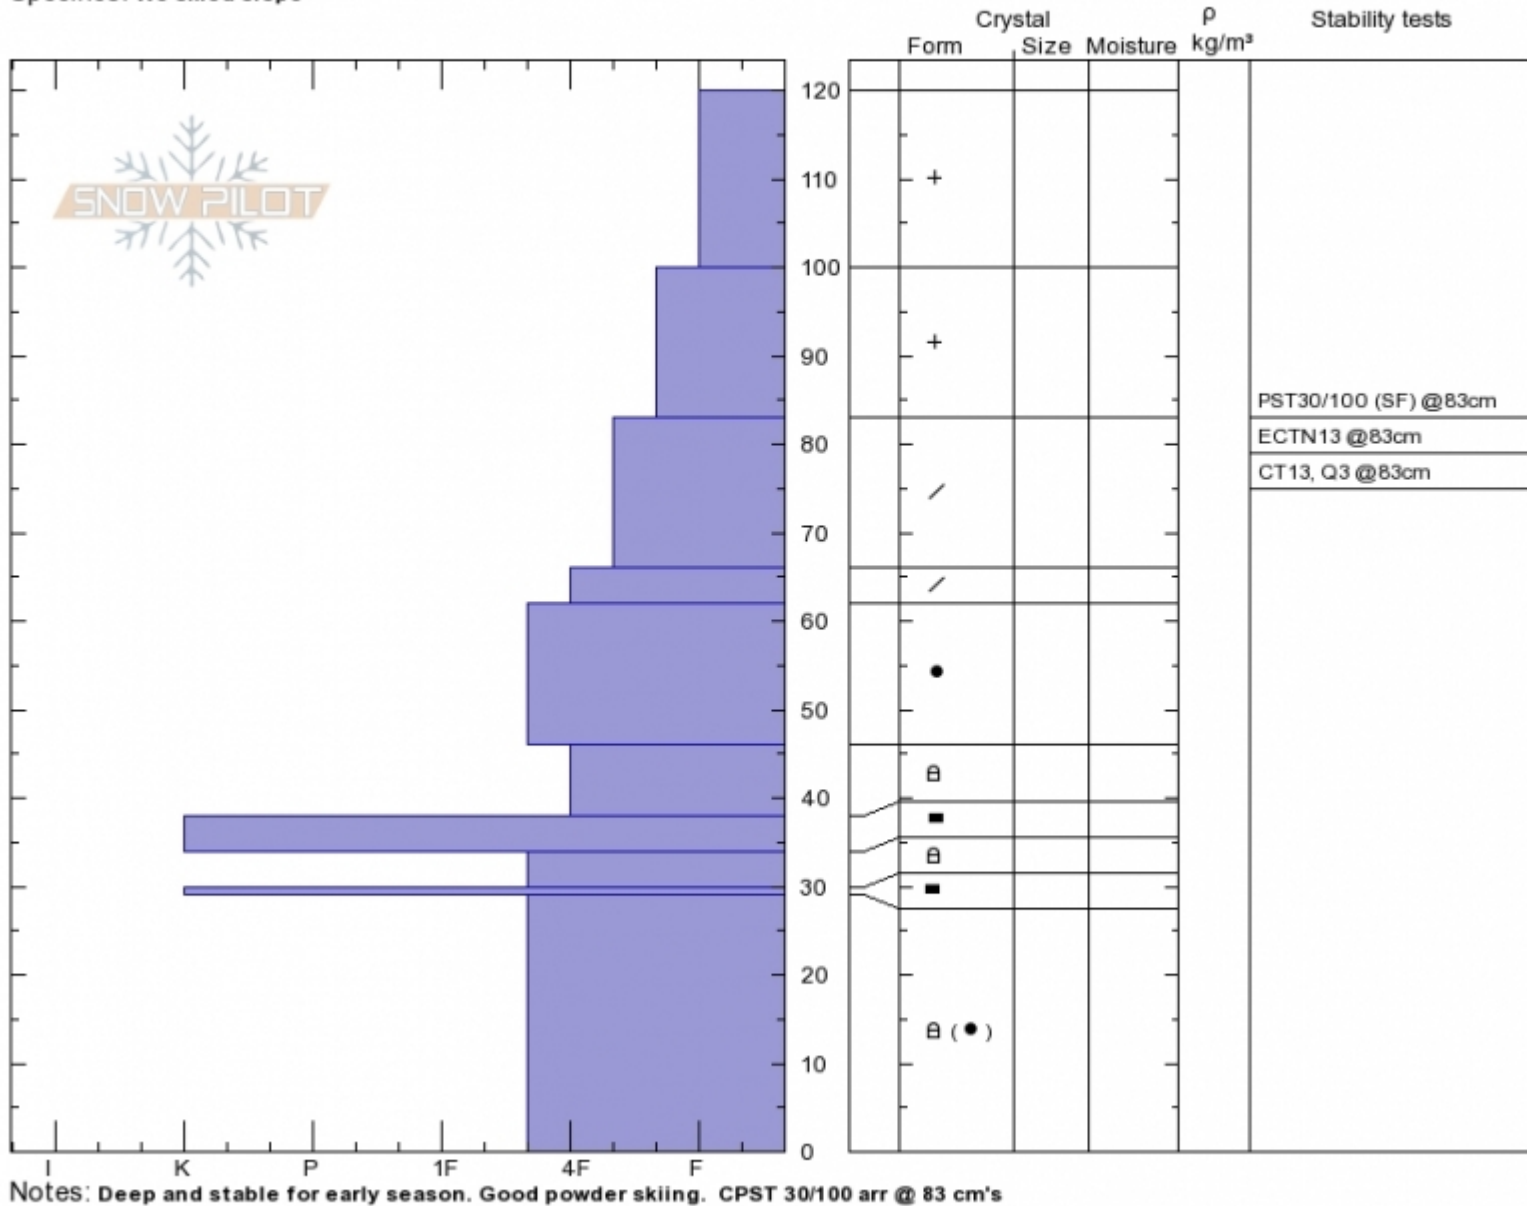

Mt Ellis - 12/23/17
Gallatin Range-N
MT
 Elevation: **8200 ft**
 Aspect: **50°**
 Specifics: **We skied slope**

Eric Knoff
Sat Dec 23 12:00 2017
 Co-ord:
 Slope Angle: **30°**
 Wind Loading: **no**

Stability: **Good**
 Air Temperature: **-15°C**
 Sky Cover: **FEW**
 Precipitation: **NO**
 Wind: **NW Light Breeze**

HS120
Stability Test Notes

Layer No
38-46: Pr

Advisory Region
 Northern Gallatin
 Northern Gallatin, 2017-12-27