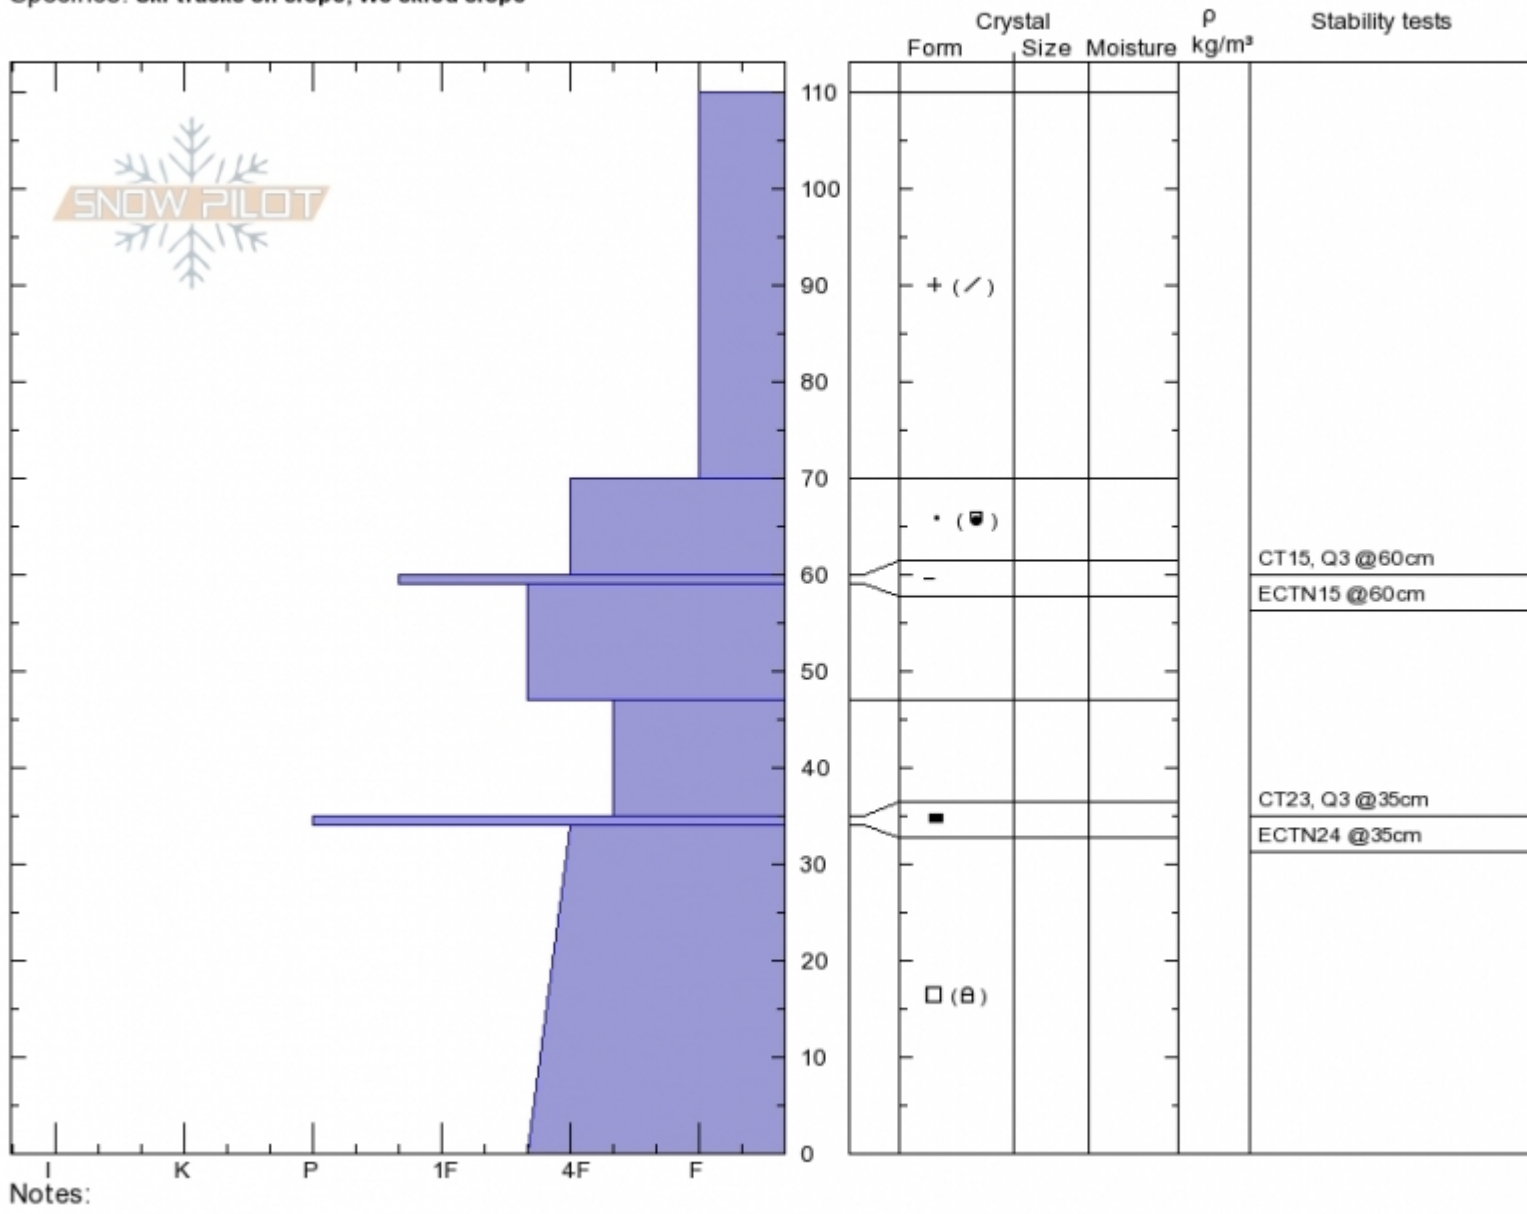

**E. Ridge Blackmore**  
**Gallatin Range-N**  
**MT**  
 Elevation: **9570 ft**  
 Aspect: **90°**  
 Specifics: **Ski tracks on slope; We skied slope**

**Gabrielle Antonioli**  
**Sun Dec 17 14:30 2017**  
 Co-ord: **45.45072N, -111.00895W**  
 Slope Angle: **27°**  
 Wind Loading: **yes**

Stability: **Good**  
 Air Temperature:  
 Sky Cover: **SCT**  
 Precipitation:  
 Wind: **W Moderate**

**HS110**  
**Stability Test Notes**

Layer No

Advisory Region  
 Northern Gallatin  
 Longitude  
 -111.01W  
 Latitude  
 45.45N  
 Northern Gallatin, 2017-12-17