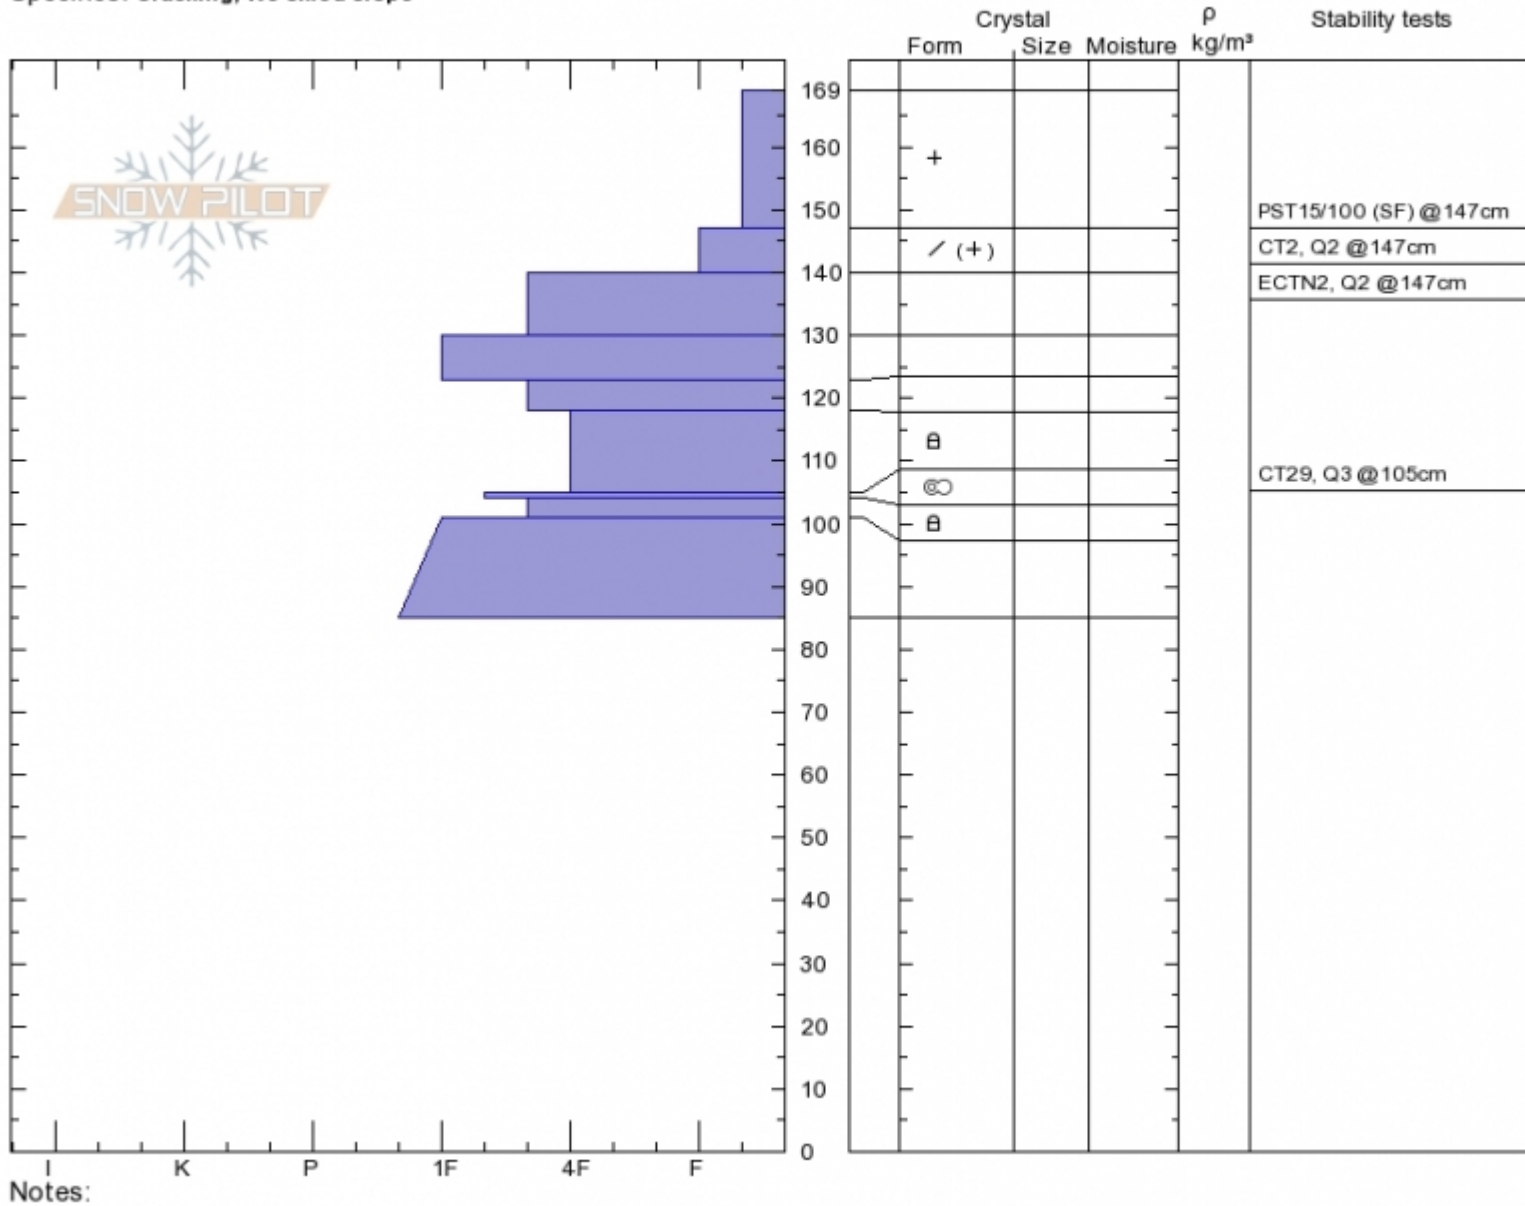

Maid of mist cirque
Gallatin Range-N
MT
 Elevation: **9000 ft**
 Aspect: **50°**
 Specifics: **Cracking; We skied slope**

Alex Marienthal
Sat Dec 16 13:00 2017
 Co-ord: **45.41687N, -110.97354W**
 Slope Angle: **20°**
 Wind Loading: **previous**

Stability: **Fair**
 Air Temperature:
 Sky Cover: **OVC**
 Precipitation: **S2**
 Wind: **Calm**

HS169
Stability Test Notes

Layer No

Advisory Region
 Northern Gallatin
 Northern Gallatin, 2017-12-16