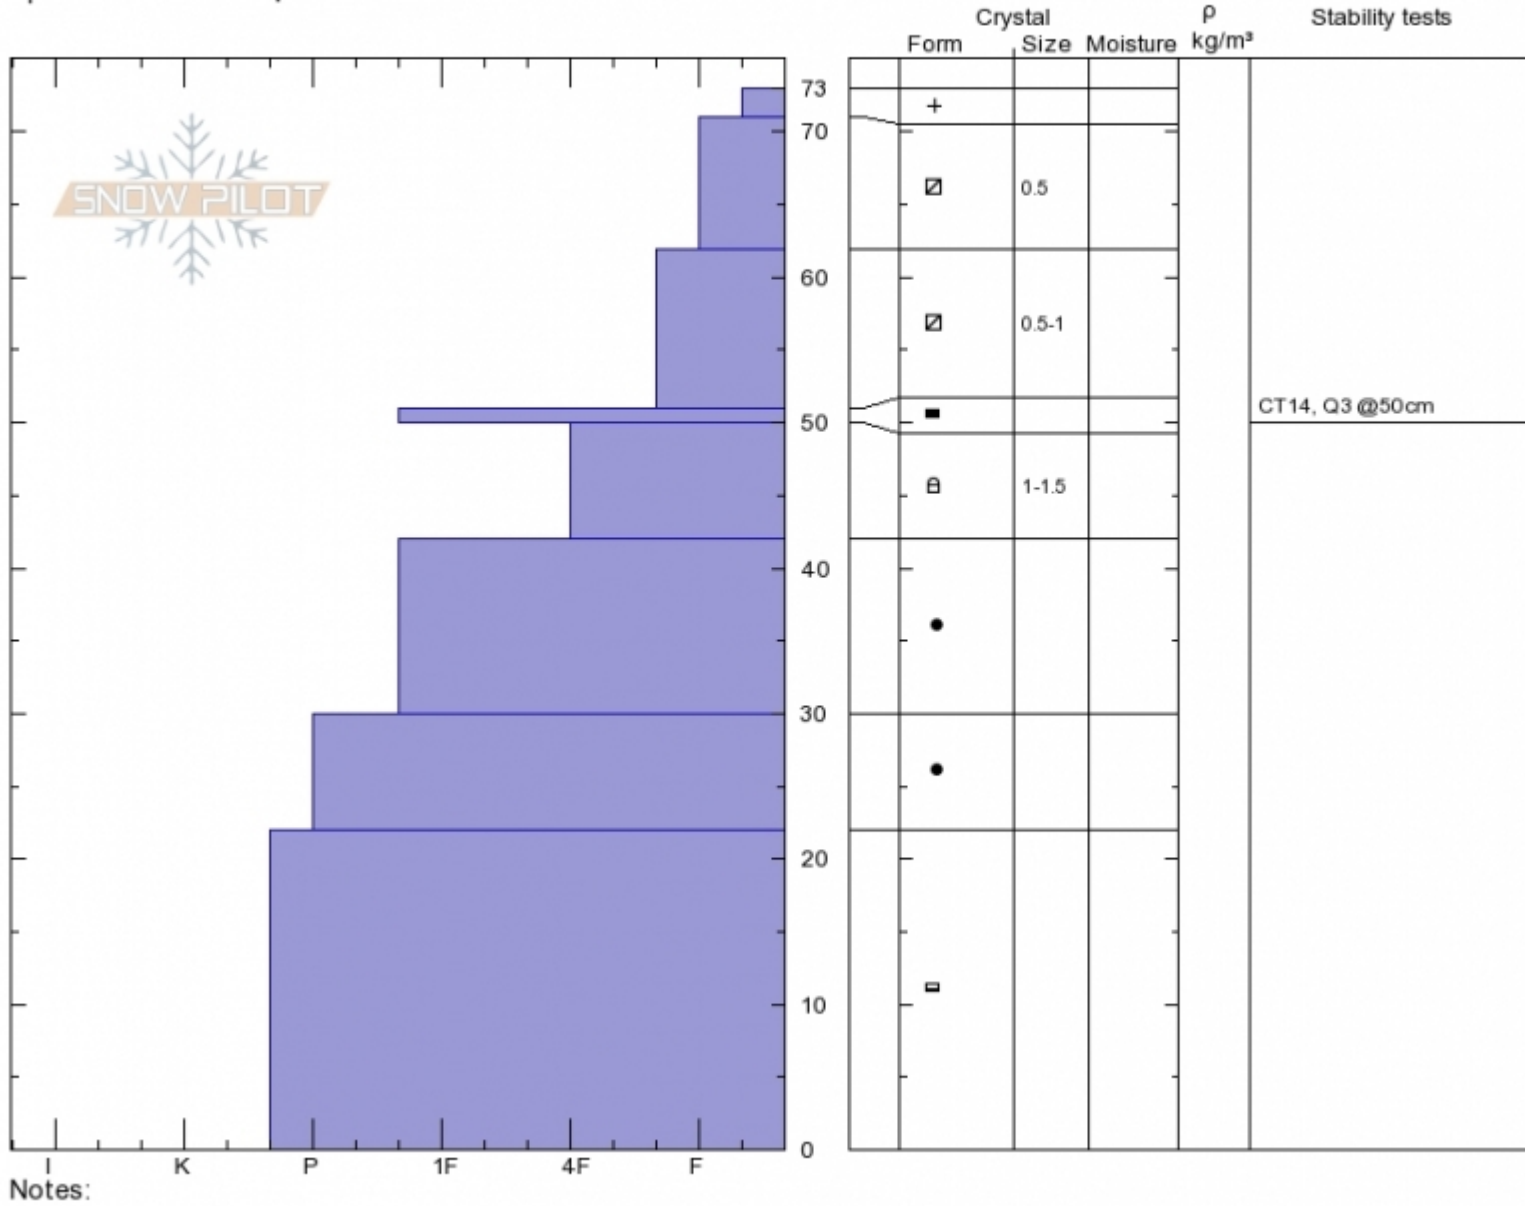

West Side Bridgers
Bridger Range
MT
 Elevation: **8200 ft**
 Aspect: **270°**
 Specifics: **We skied slope**

Eric Knoff
Wed Dec 13 00:30 2017
 Co-ord:
 Slope Angle: **33°**
 Wind Loading: **no**

Stability: **Good**
 Air Temperature: **22°C**
 Sky Cover: **OVC**
 Precipitation: **S1**
 Wind: **W Light Breeze**

HS73
Stability Test Notes

Layer No
51-62: Pro

Advisory Region
 Bridger Range
 Longitude
 -110.94W
 Latitude
 45.82N
 Bridger Range, 2017-12-16