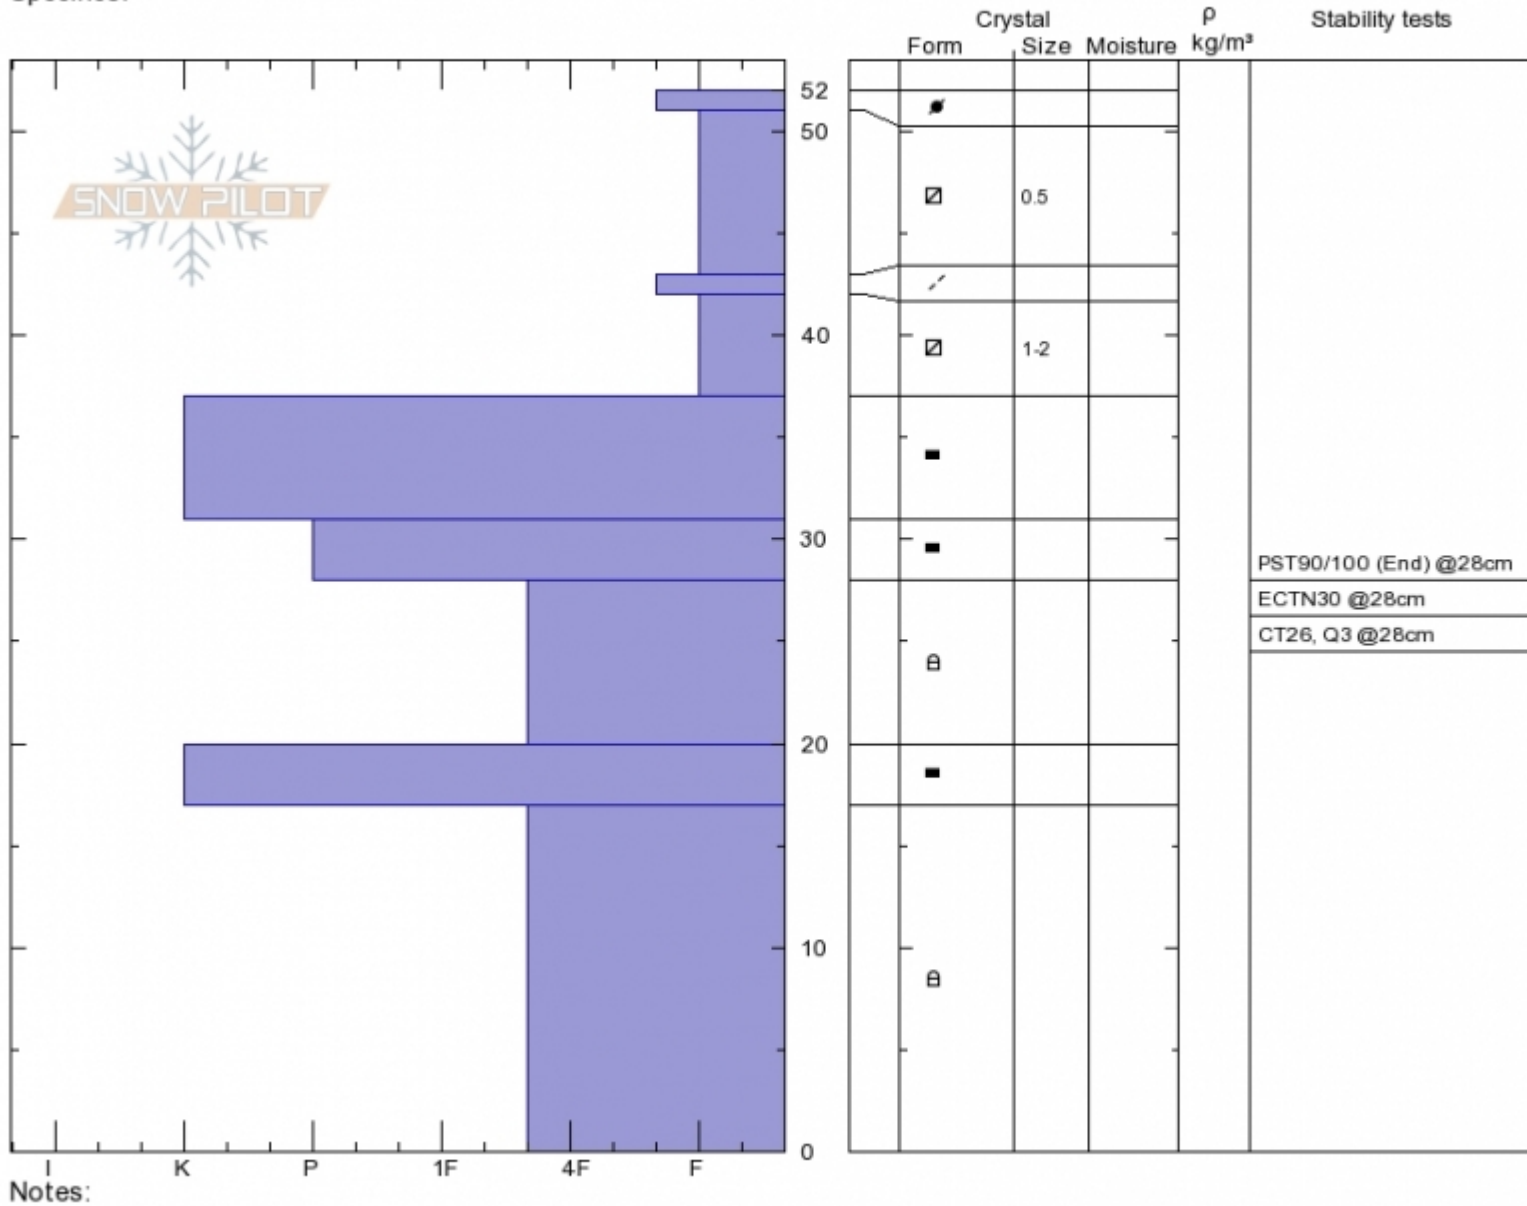

Ski Hill
Lionhead Range
MT
 Elevation: **8500 ft**
 Aspect: **50°**
 Specifics:

Eric Knoff
Fri Dec 15 11:00 2017
 Co-ord:
 Slope Angle: **15°**
 Wind Loading: **no**

Stability: **Good**
 Air Temperature: **-5°C**
 Sky Cover: **OVC**
 Precipitation: **NO**
 Wind: **W Moderate**

HS52
 Stability Test Notes

Layer No
37-42: Pr

Advisory Region
 Lionhead Range
 Longitude
 -111.29W
 Latitude
 44.70N

Forecast link: [GNFAC Avalanche Forecast for Tue Dec 19, 2017](#)
 Lionhead Range, 2017-12-16