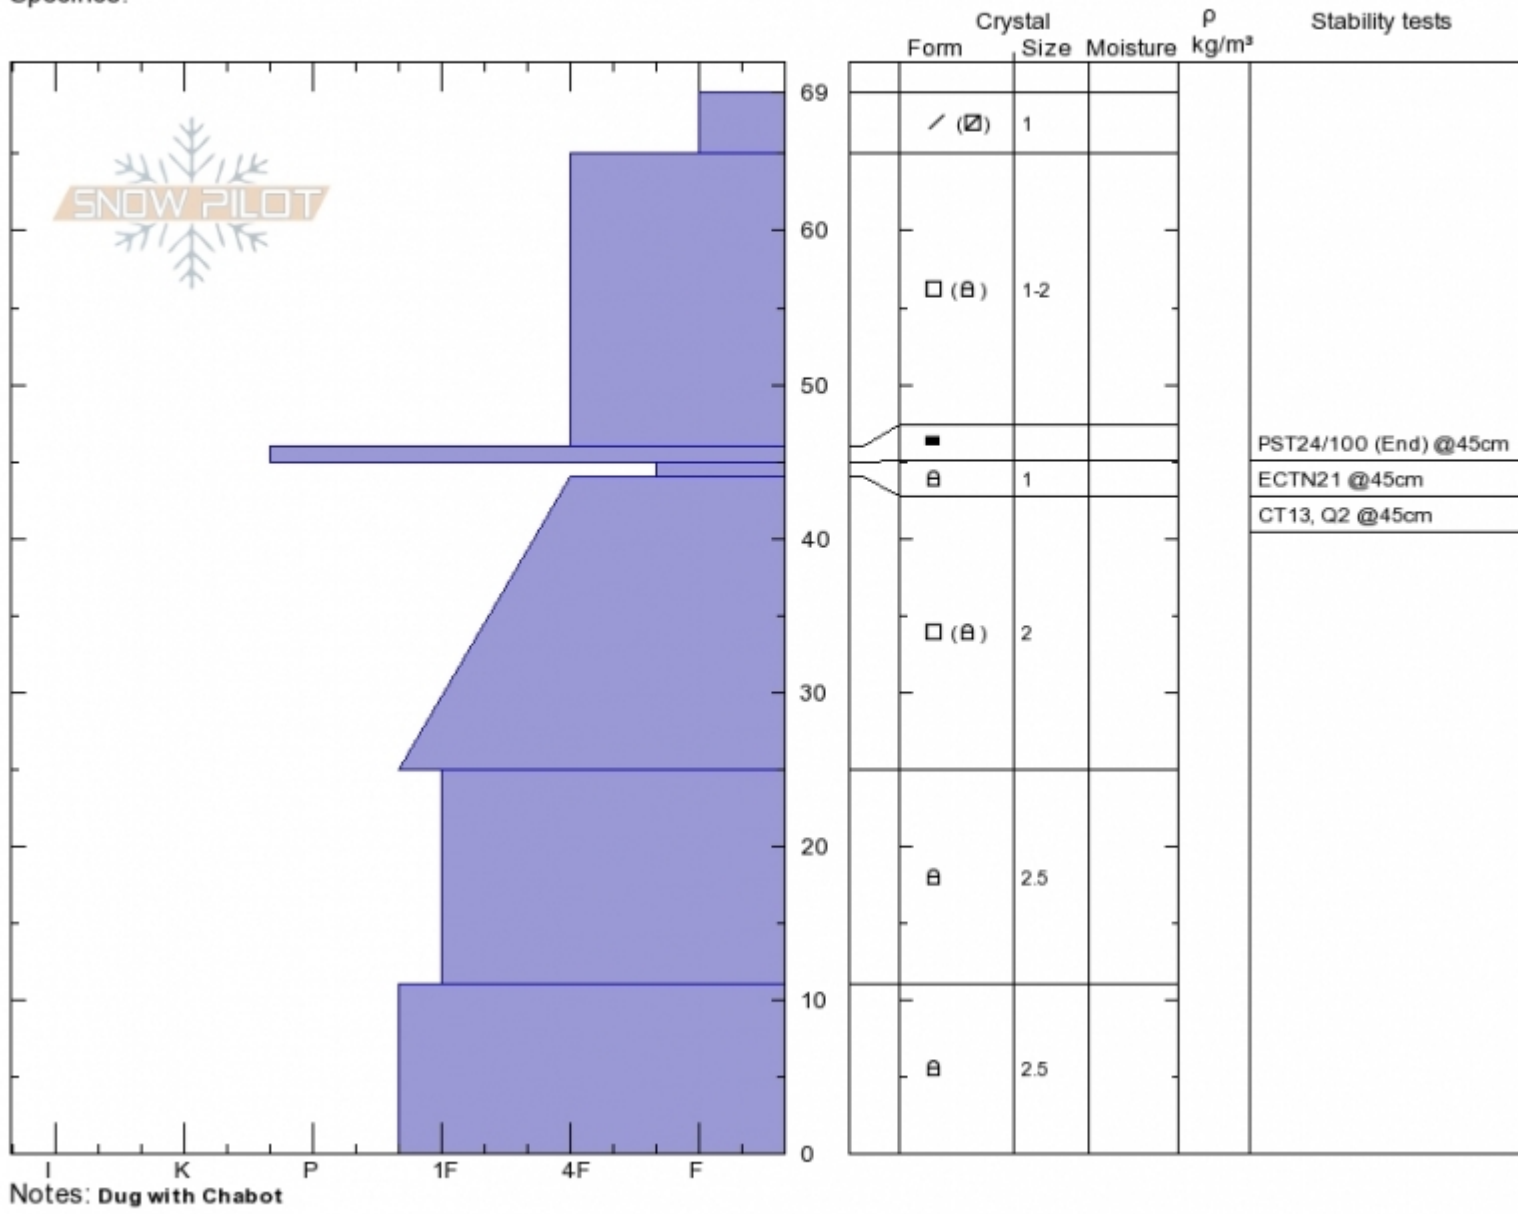

Sunlight Basin
 Madison Range-S
 MT
 Elevation: 9500 ft
 Aspect: 90°
 Specifics:

Gabrielle Antonioli
 Wed Dec 13 10:30 2017
 Co-ord: 44.97517N, -111.31390W
 Slope Angle: 25°
 Wind Loading: no

Stability: Good
 Air Temperature: -2°C
 Sky Cover: OVC
 Precipitation: S1
 Wind: W Calm

HS69
 Stability Test Notes

Layer No
 44-45: Pr

Advisory Region
 Southern Madison
 Southern Madison, 2017-12-14