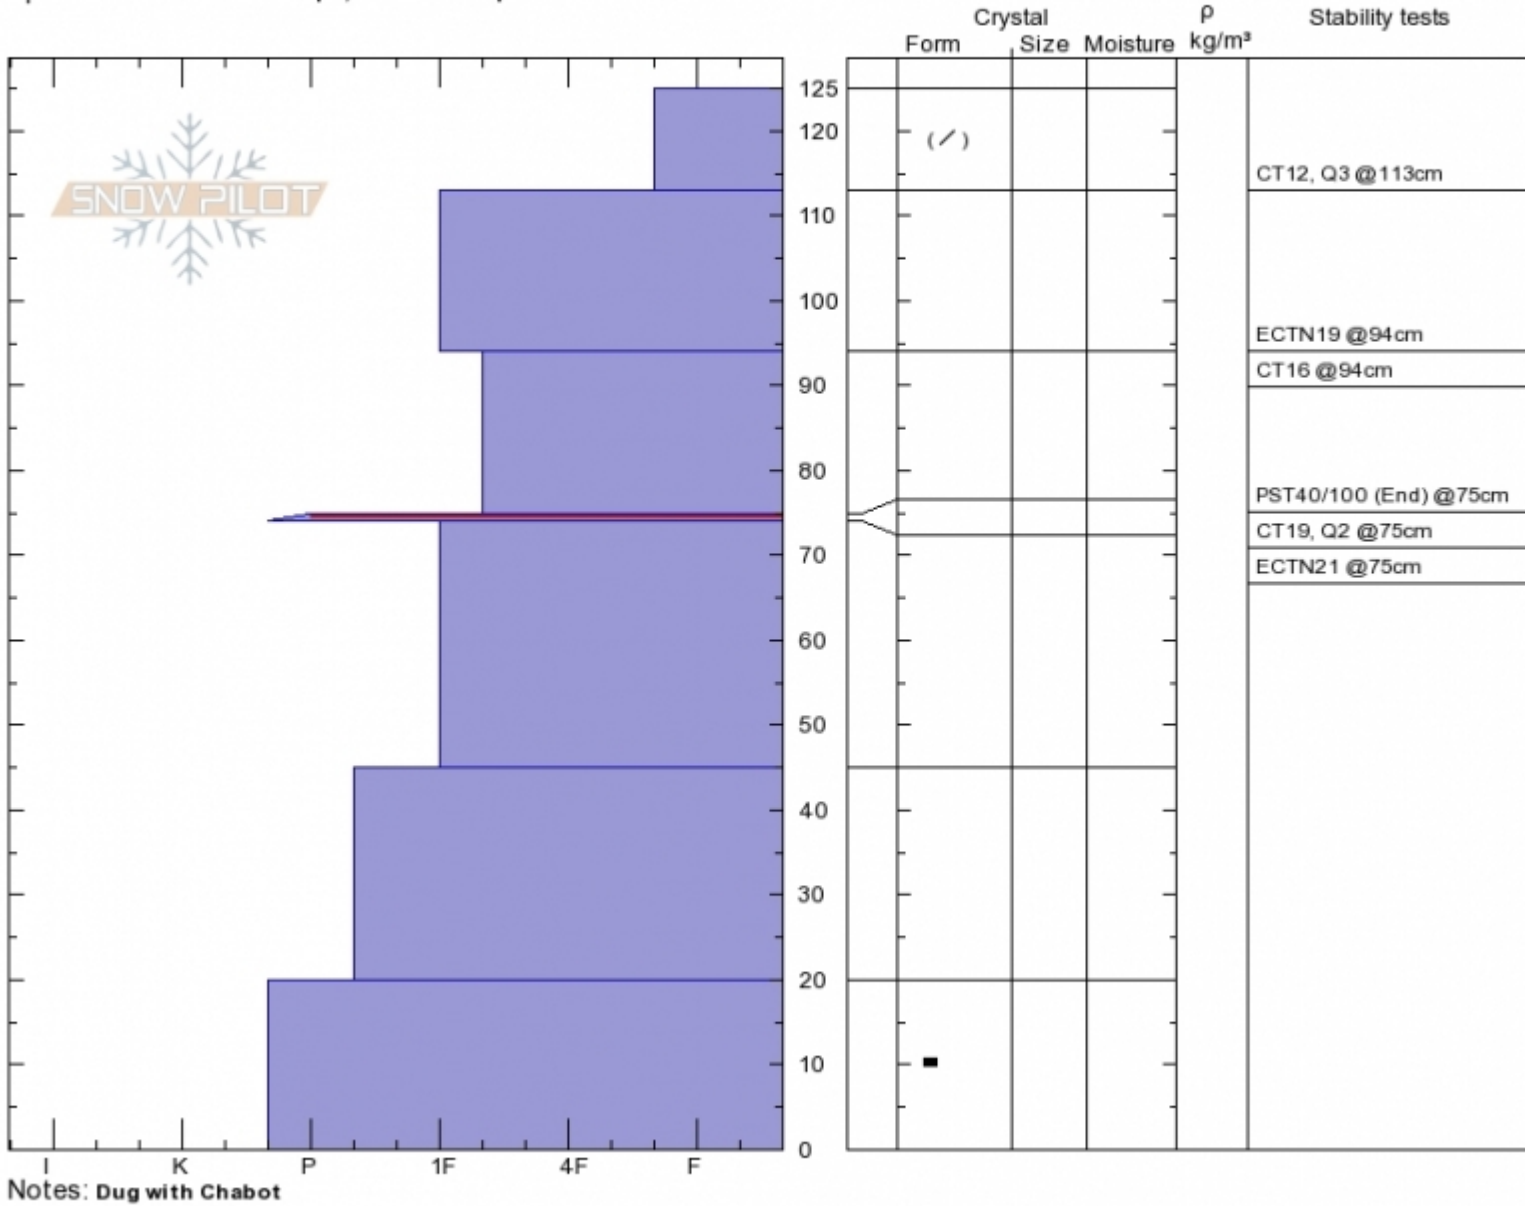

Divide
Gallatin Range-N
MT

Elevation: 9400 ft
Aspect: 100°
Specifics: Ski tracks on slope; We skied slope

Gabrielle Antonioli
Mon Dec 11 11:36 2017
Co-ord: 45.40189N, -110.96856W
Slope Angle: 27°
Wind Loading: no

Stability: **Very Good**
Air Temperature: 32°C
Sky Cover: CLR
Precipitation: **NO**
Wind: **W Calm**

HS125
Stability Test Notes

Layer No
74-75: Pr

Advisory Region
Northern Gallatin
Longitude
-110.97W
Latitude
45.40N