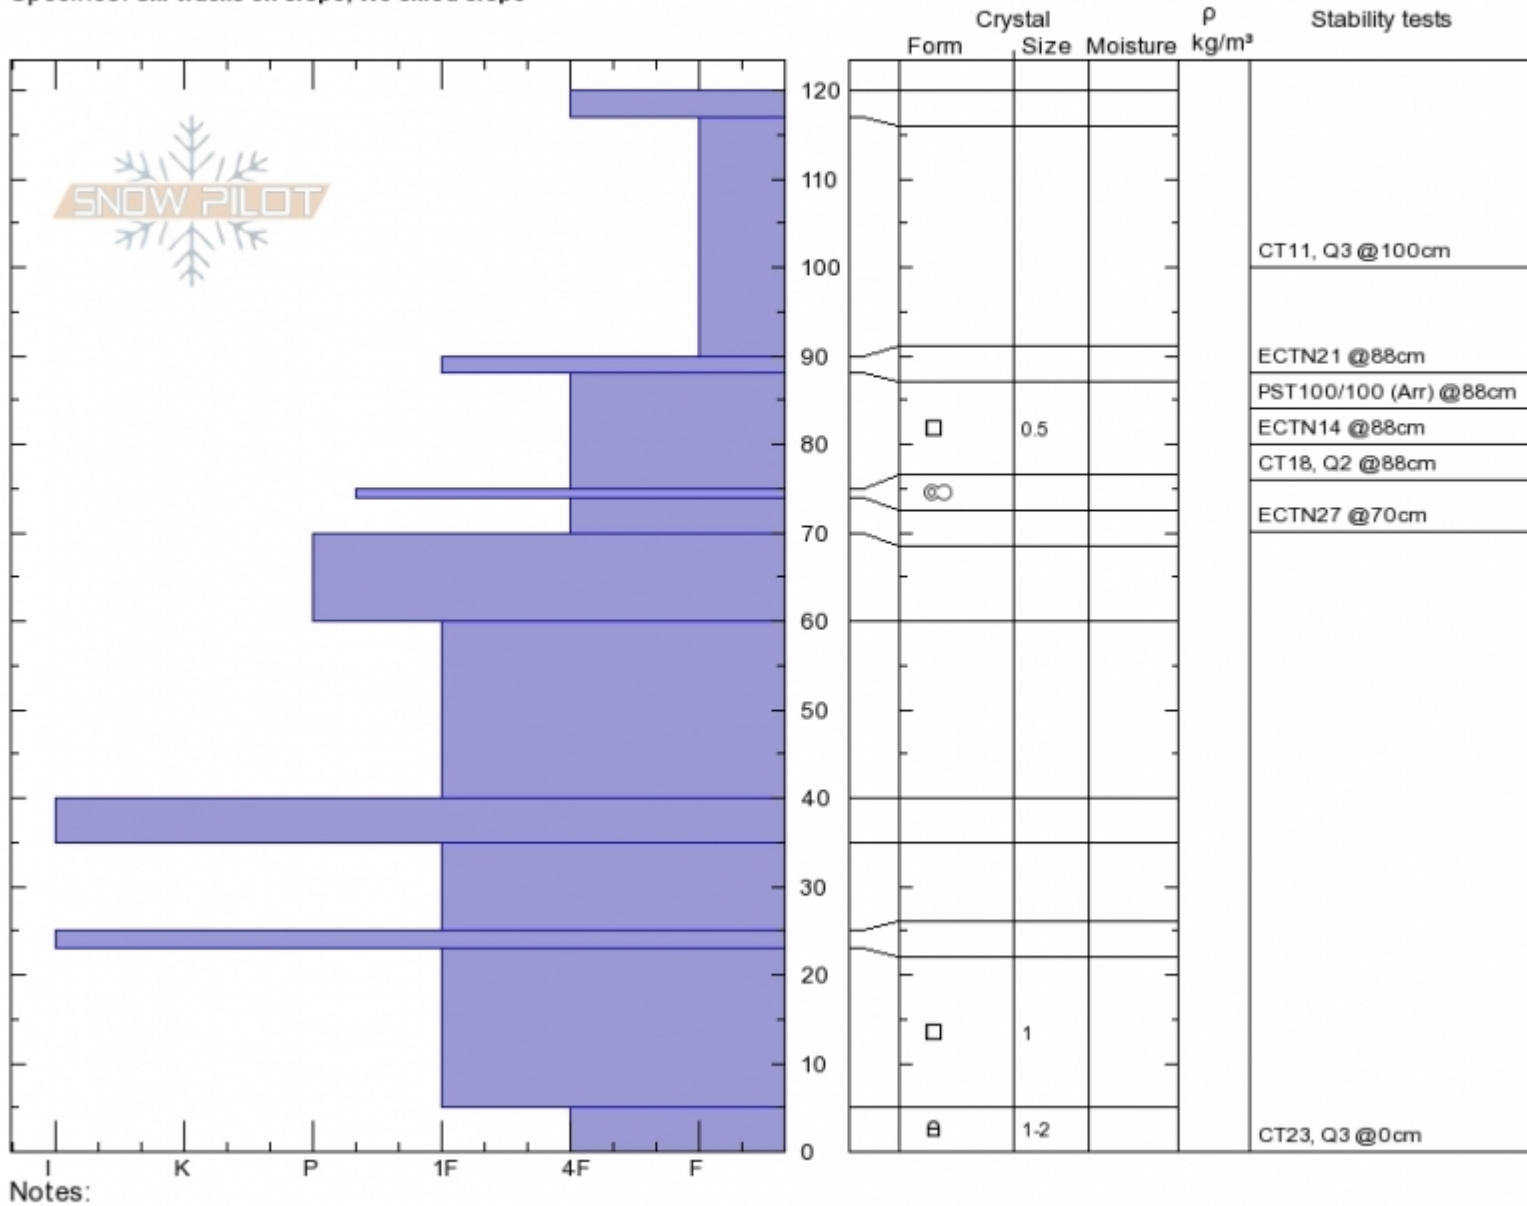

Middle Basin
Madison Range-N
MT
 Elevation: 9320 ft
 Aspect: 80°
 Specifics: Ski tracks on slope; We skied slope

Alex Marienthal
Fri Dec 8 12:36 2017
 Co-ord: 45.33004N, -111.38216W
 Slope Angle: 25°
 Wind Loading: no

Stability: **Good**
 Air Temperature:
 Sky Cover: **CLR**
 Precipitation: **NO**
 Wind: **W Calm**

HS120
Stability Test Notes

Layer No

Advisory Region
 Northern Madison
 Northern Madison, 2017-12-09