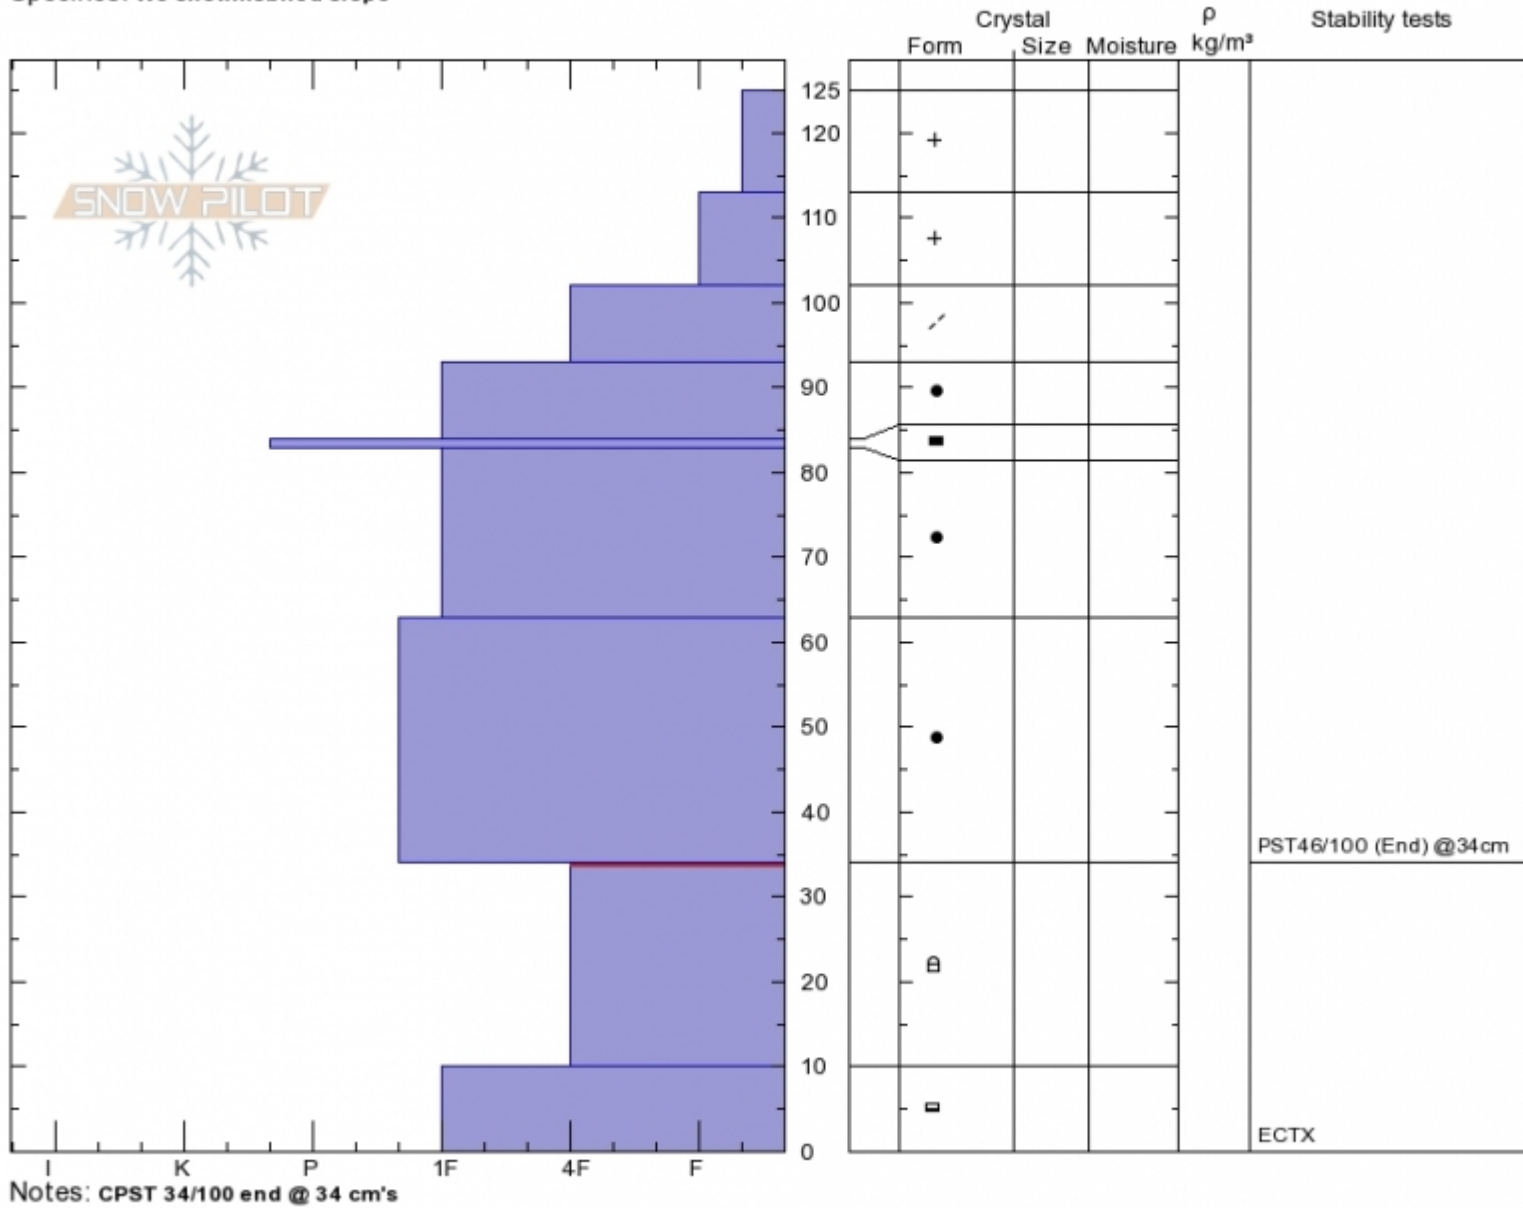

**Tepee Basin NE**  
**Madison Range-S**  
**MT**  
 Elevation: **9200 ft**  
 Aspect: **10°**  
 Specifics: **We snowmobiled slope**

**Eric Knoff**  
**Wed Dec 6 13:30 2017**  
 Co-ord:  
 Slope Angle: **13°**  
 Wind Loading: **no**

Stability: **Good**  
 Air Temperature: **-10°C**  
 Sky Cover: **CLR**  
 Precipitation: **NO**  
 Wind: **NW Light Breeze**

**HS125**  
**Stability Test Notes**

Layer No  
**10-34: Pr**

Advisory Region  
 Southern Madison  
 Southern Madison, 2017-12-08