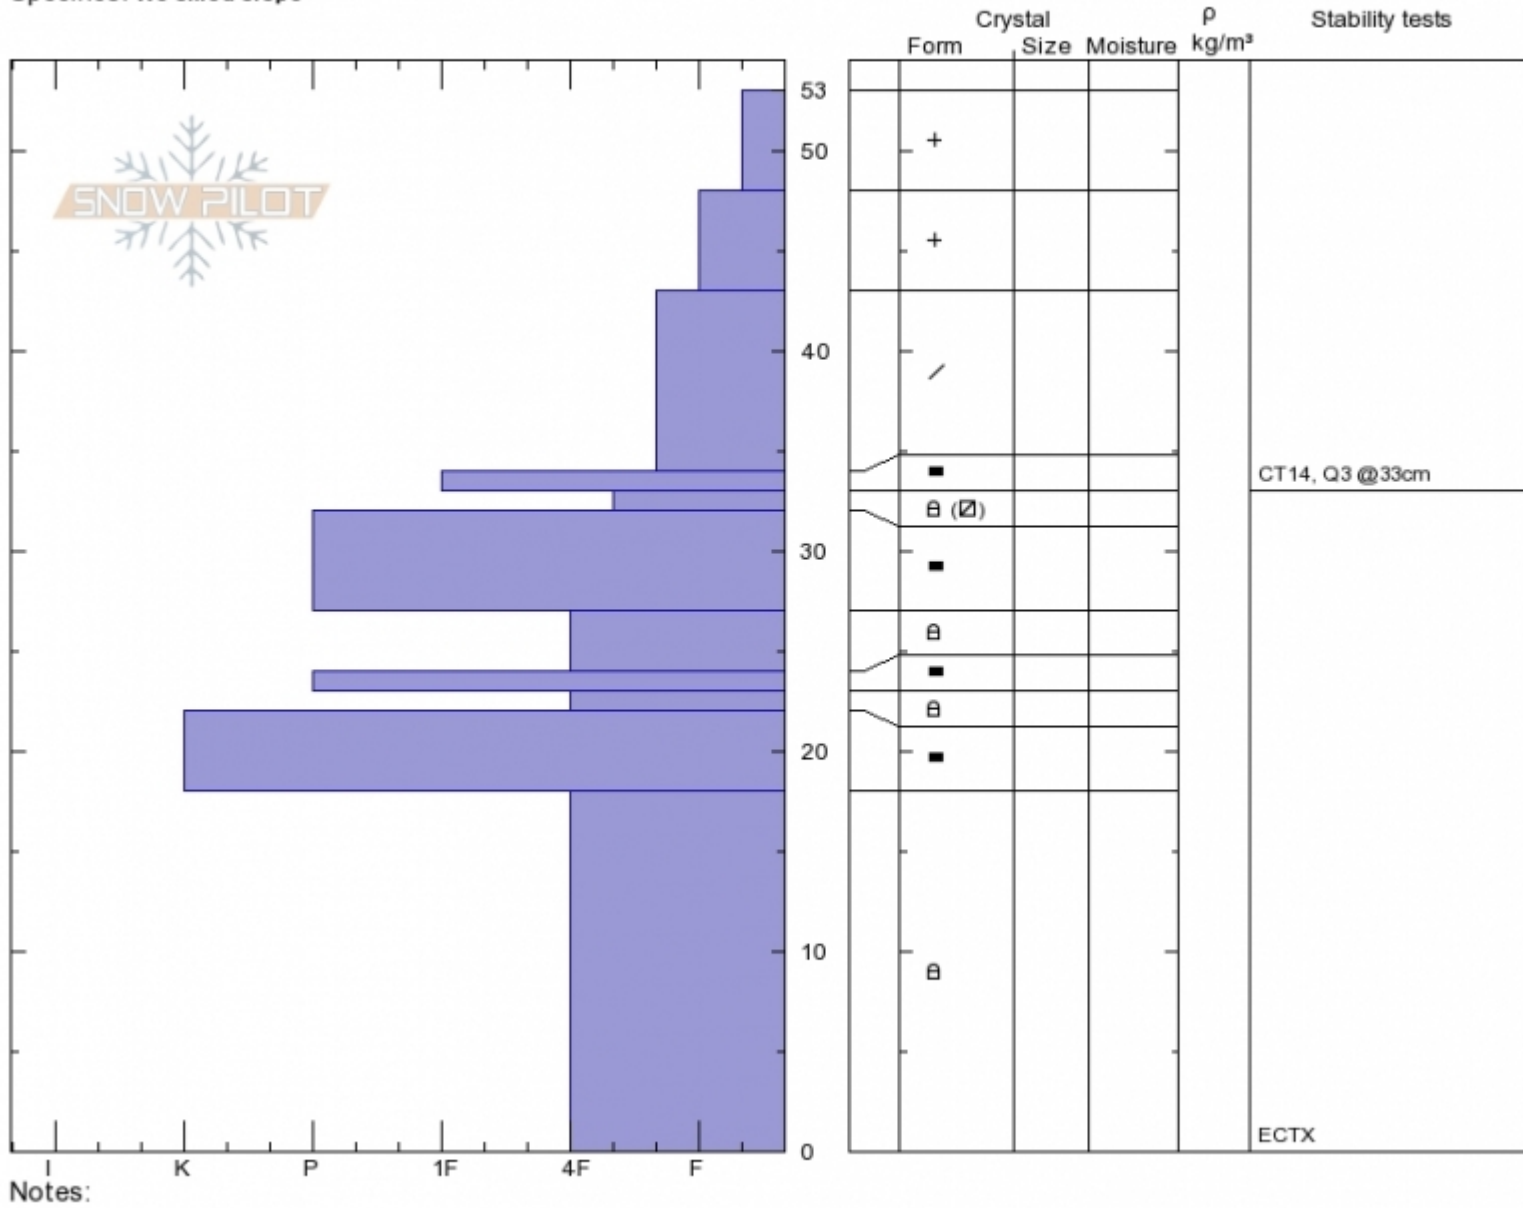

**Tepee Basin**  
**Madison Range-S**  
**MT**  
 Elevation: **8200 ft**  
 Aspect: **90°**  
 Specifics: **We skied slope**

**Eric Knoff**  
**Wed Dec 6 12:30 2017**  
 Co-ord:  
 Slope Angle: **30°**  
 Wind Loading: **no**

Stability:  
 Air Temperature: **-10°C**  
 Sky Cover: **CLR**  
 Precipitation: **NO**  
 Wind: **NW Calm**

**HS53**  
**Stability Test Notes**

Layer No  
**24-27: Pro**

Advisory Region  
 Southern Madison  
 Southern Madison, 2017-12-08