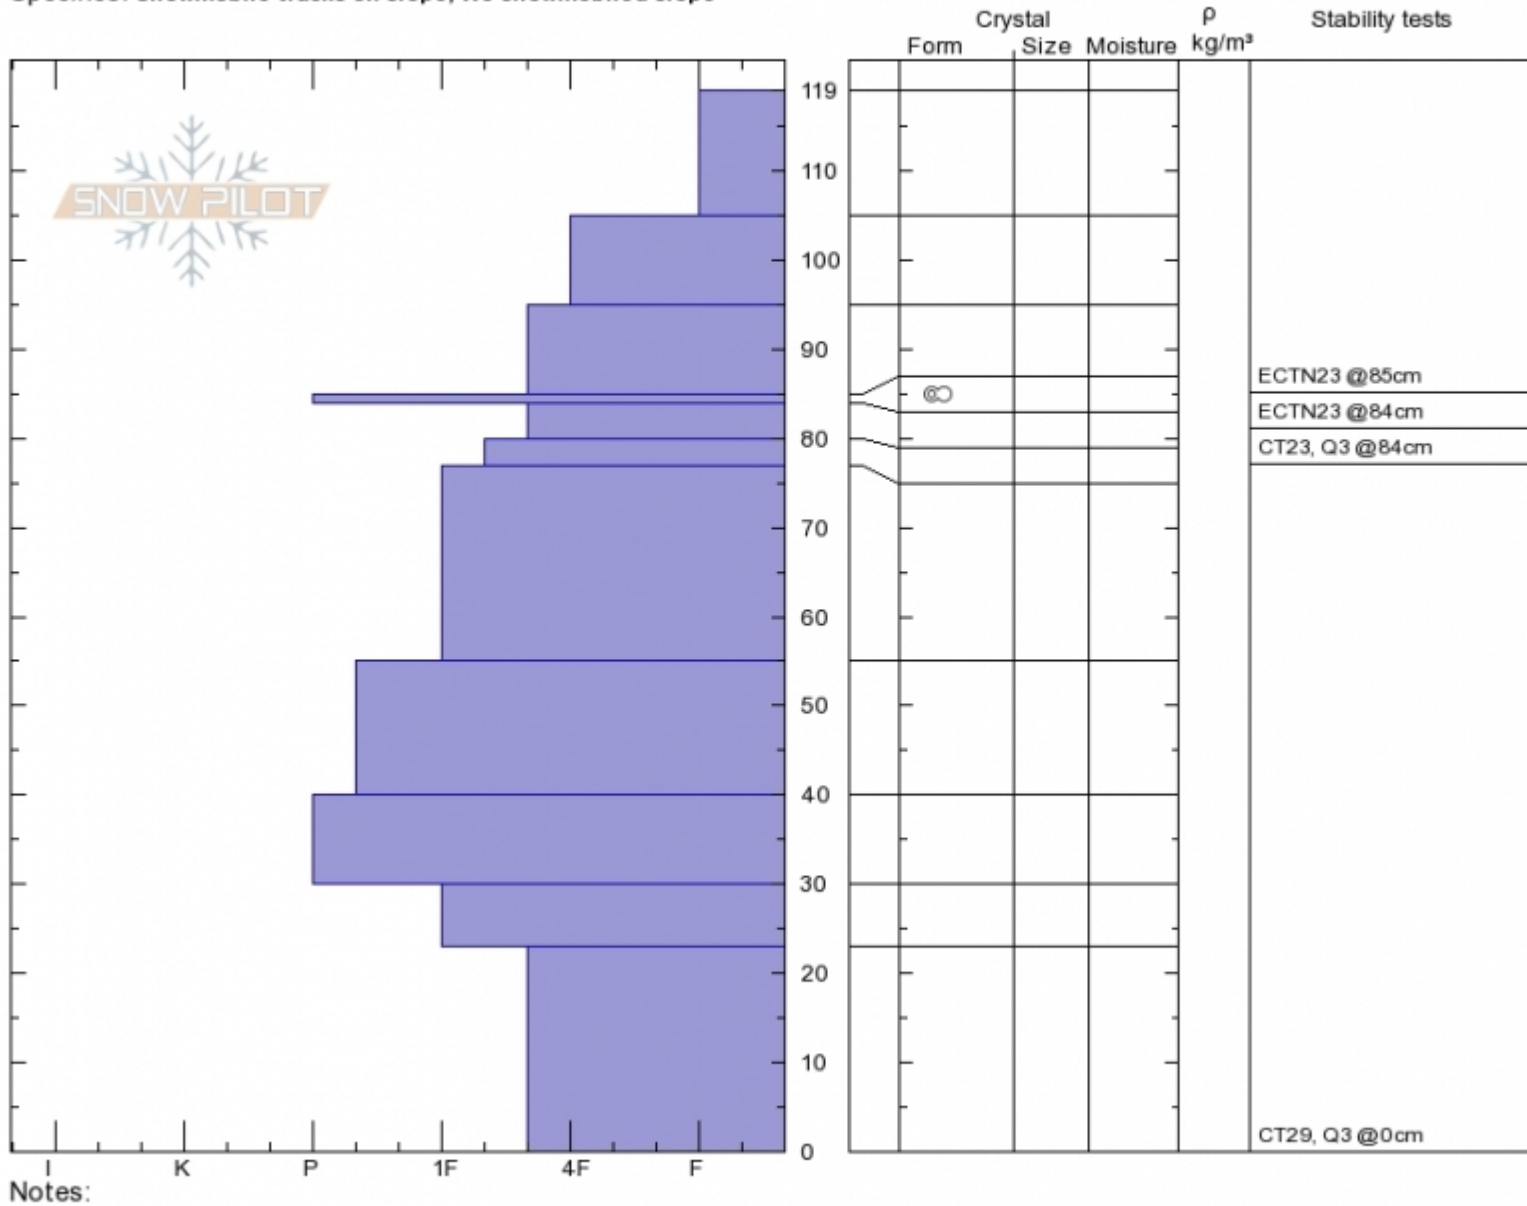

Sage Basin, TFork
 Madison Range-S
 MT
 Elevation: 9100 ft
 Aspect: 30°
 Specifics: Snowmobile tracks on slope; We snowmobiled slope

Alex Marienthal
 Thu Dec 7 12:30 2017
 Co-ord: 44.94812N, -111.30366W
 Slope Angle: 15°
 Wind Loading: no

Stability: **Good**
 Air Temperature:
 Sky Cover: **CLR**
 Precipitation: **NO**
 Wind: **N Calm**

HS119
 Stability Test Notes

Layer No

Advisory Region
 Southern Madison
 Southern Madison, 2017-12-08