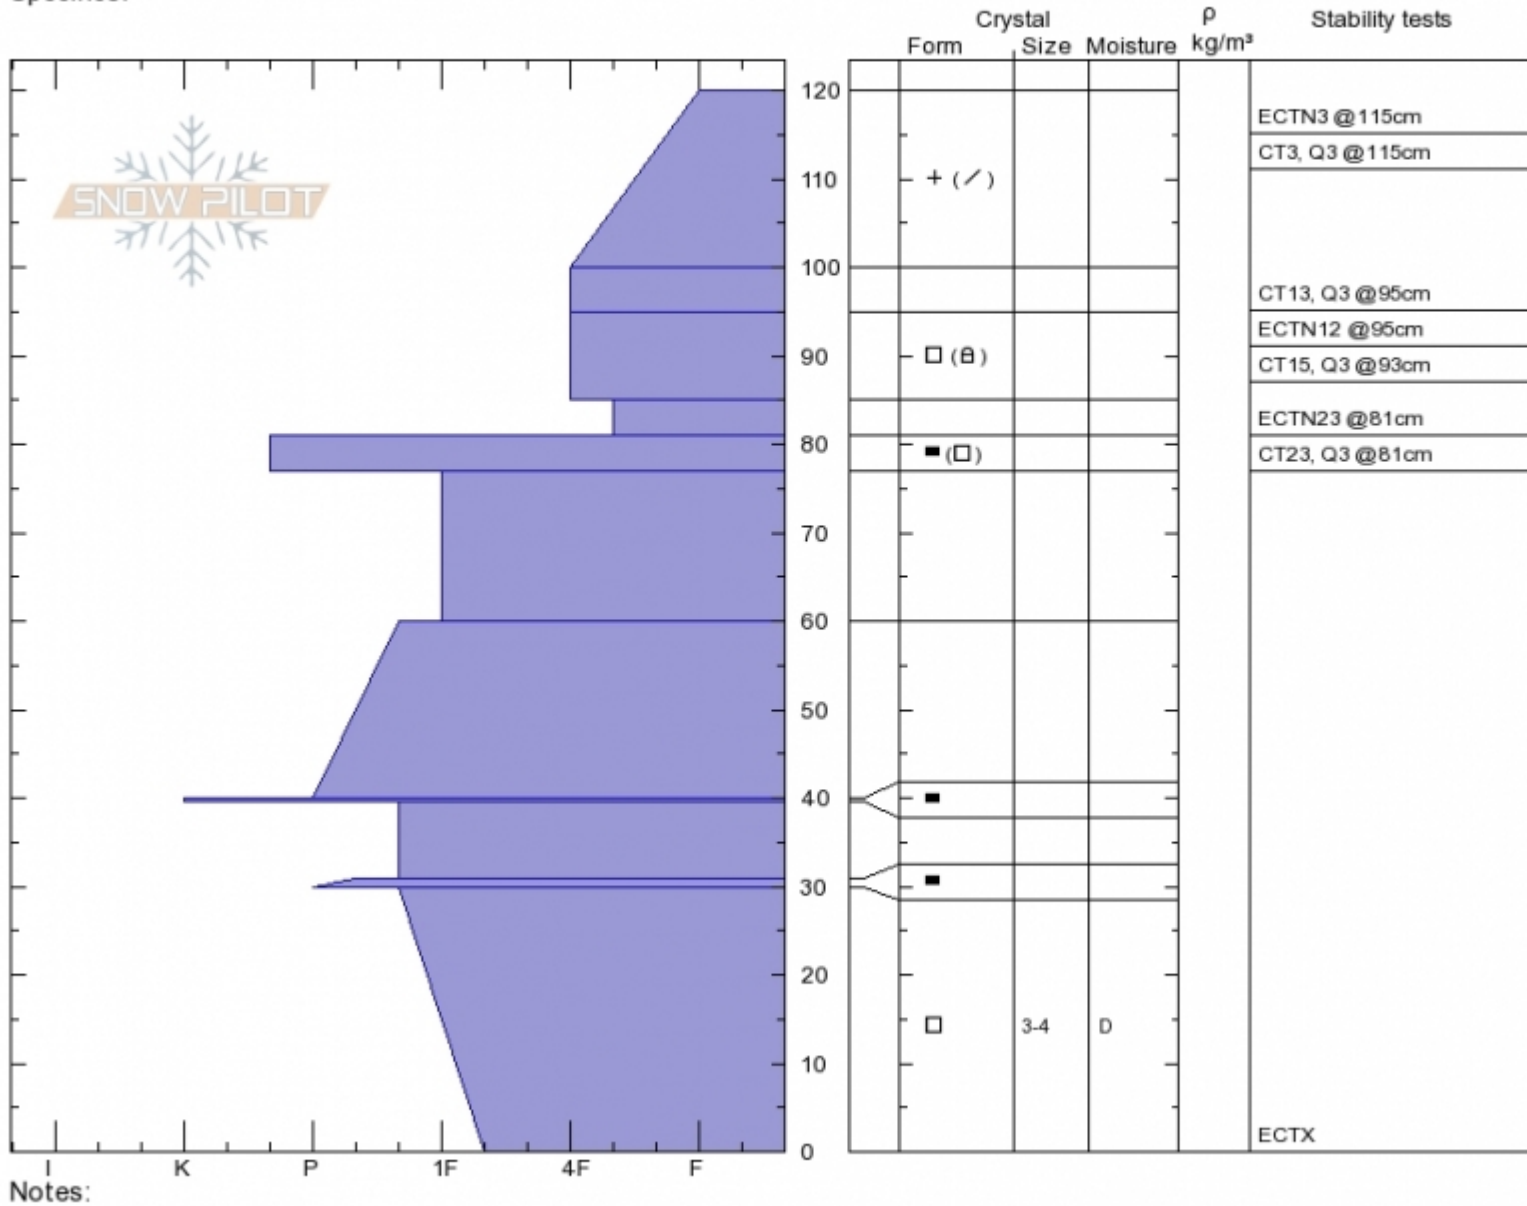

**Main Fork**  
**Gallatin Range-N**  
**MT**  
 Elevation: **7844 ft**  
 Aspect: **80°**  
 Specifics:

**Gabrielle Antonioli**  
**Tue Dec 5 15:57 2017**  
 Co-ord: **45.40755N, -110.95889W**  
 Slope Angle: **25°**  
 Wind Loading: **no**

Stability: **Good**  
 Air Temperature: **-15°C**  
 Sky Cover: **CLR**  
 Precipitation: **NO**  
 Wind: **W Light Breeze**

**HS120 SP30**  
**Stability Test Notes**

Layer No  
**85-95: Pro**

Advisory Region  
 Northern Gallatin  
 Longitude  
 -110.96W  
 Latitude  
 45.41N  
 Northern Gallatin, 2017-12-05