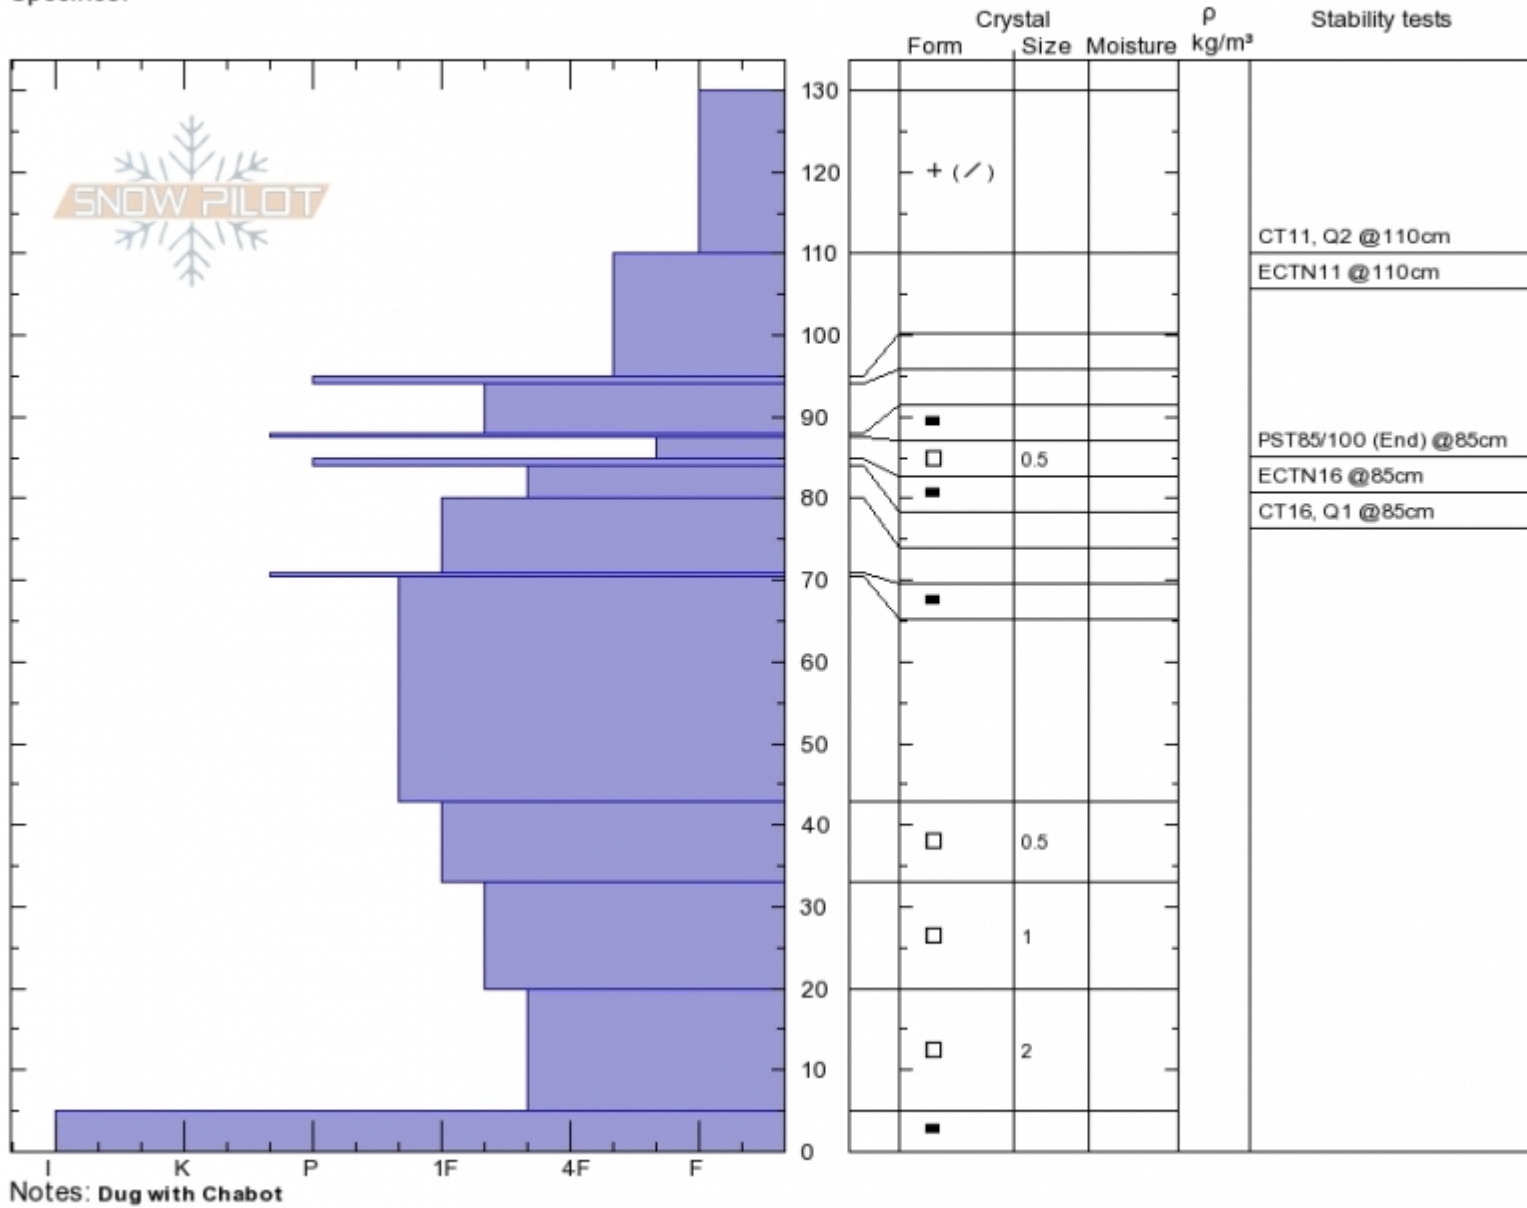

Second Yellow Mule
Madison Range-S
MT
 Elevation: **9350 ft**
 Aspect: **30°**
 Specifics:

Gabrielle Antonioli
Mon Dec 4 11:55 2017
 Co-ord: **45.17770N, -111.40121W**
 Slope Angle: **27°**
 Wind Loading:

Stability: **Good**
 Air Temperature: **-9°C**
 Sky Cover: **FEW**
 Precipitation: **S-1**
 Wind: **W Calm**

HS130
Stability Test Notes

Layer No
85-87.5: P

Advisory Region
 Northern Madison
 Longitude
 -111.40W
 Latitude
 45.18N
 Northern Madison, 2017-12-04