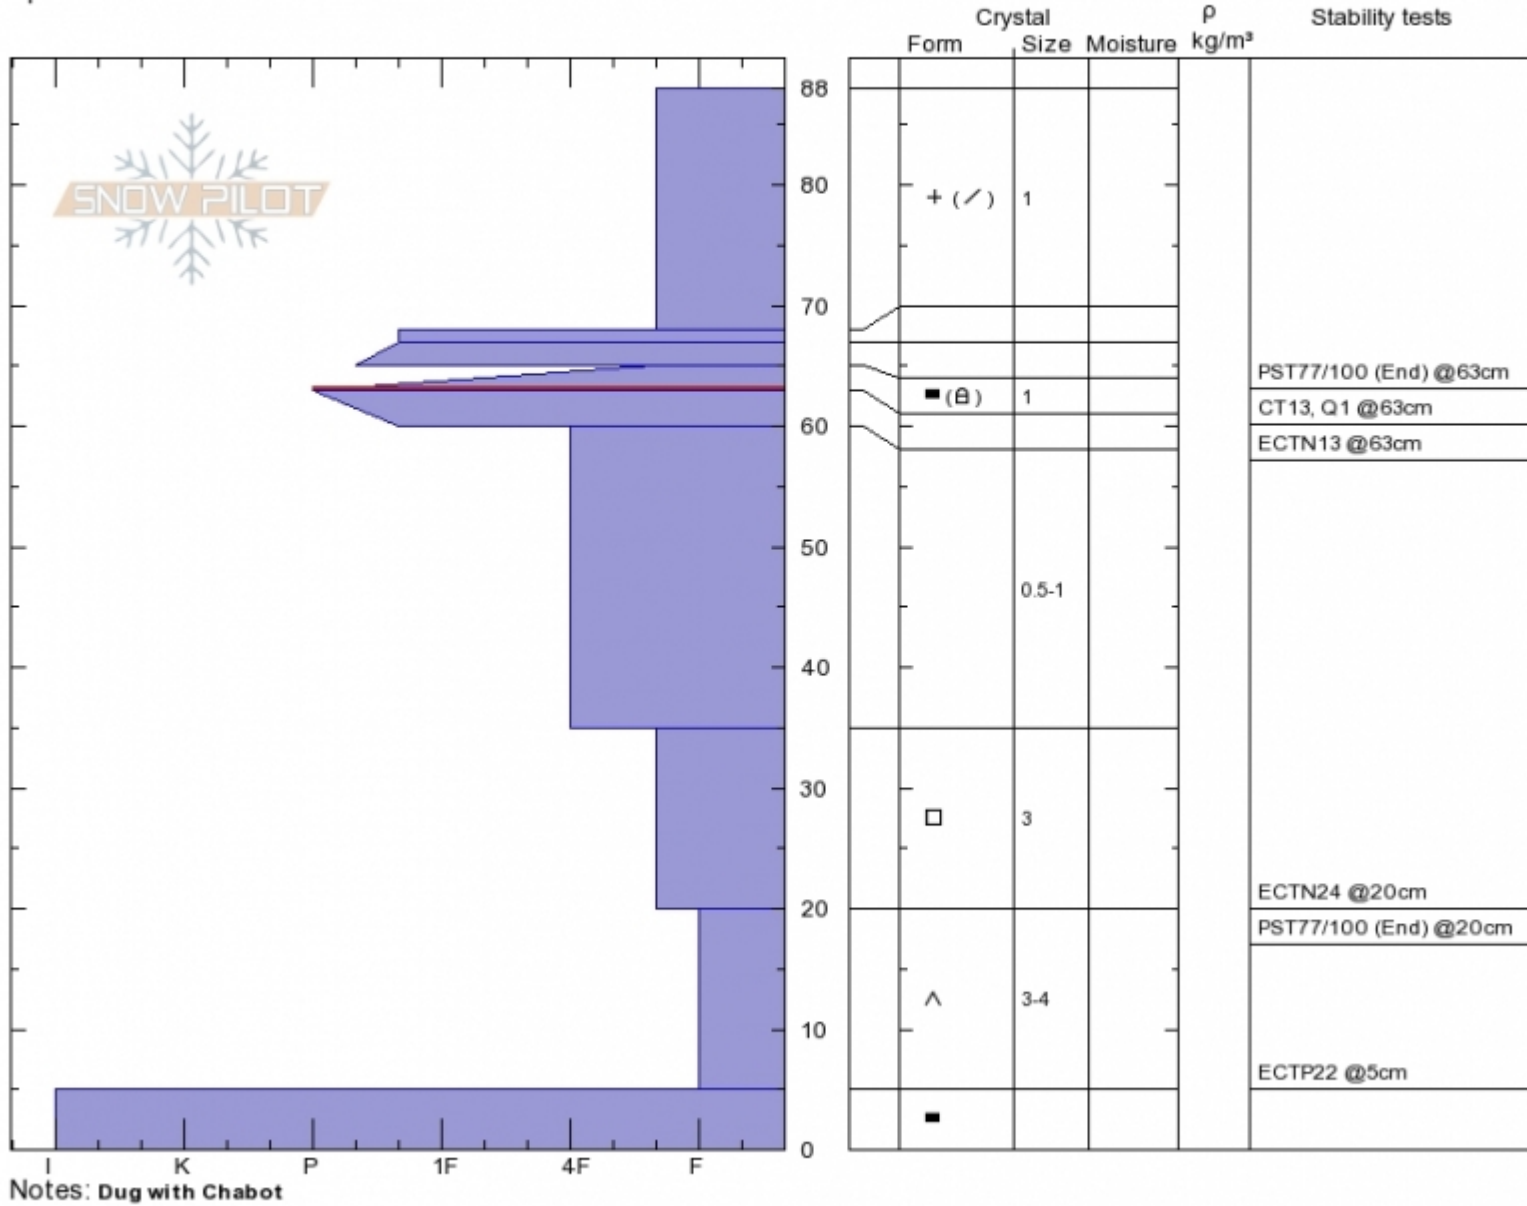

First Yellow Mule
Madison Range-S
MT
 Elevation: **9500 ft**
 Aspect: **54°**
 Specifics:

Gabrielle Antonioli
Mon Dec 4 11:00 2017
 Co-ord: **45.17191N, -111.39438W**
 Slope Angle: **38°**
 Wind Loading:

Stability: **Fair**
 Air Temperature: **-9.6°C**
 Sky Cover: **SCT**
 Precipitation: **S-1**
 Wind: **W Calm**

HS88
 Stability Test Notes

Layer No
 63-65: Pro

Advisory Region
 Northern Madison
 Longitude
 -111.40W
 Latitude
 45.17N
 Northern Madison, 2017-12-04