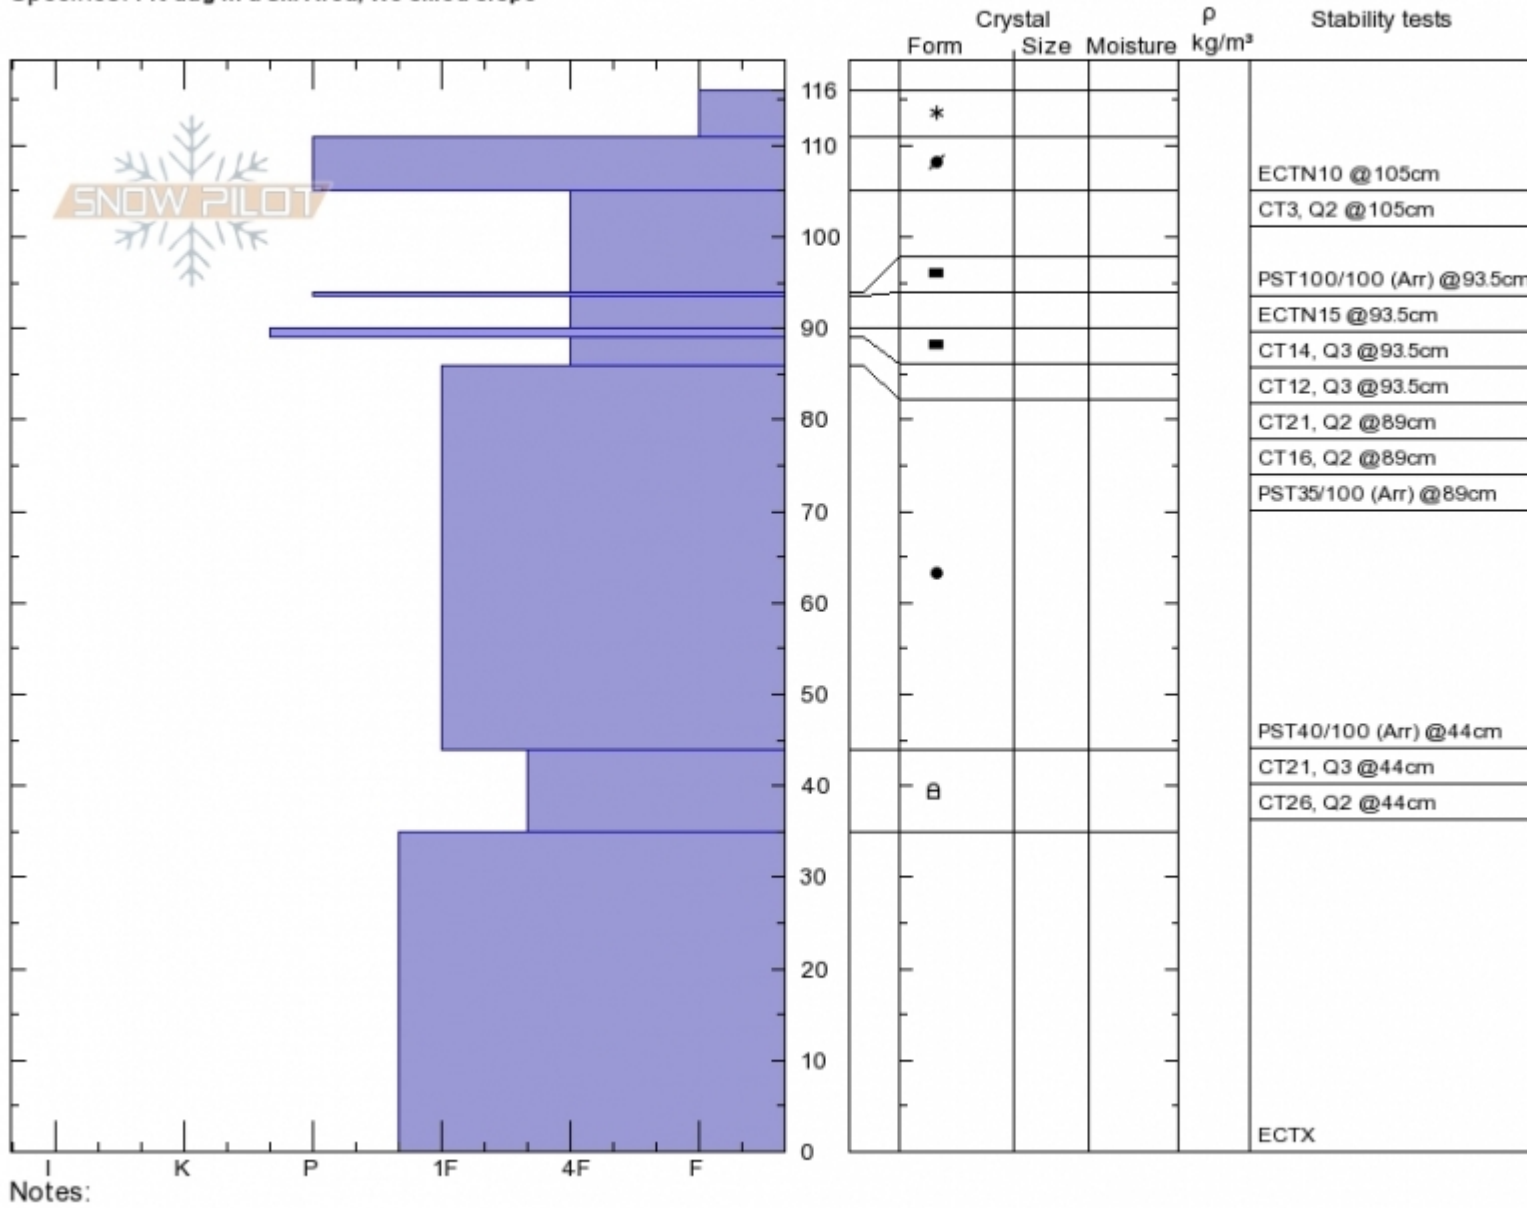

Pioneer Mtn. Y.C.
 Madison Range-N
 MT
 Elevation: 9300 ft
 Aspect: 40°
 Specifics: Pit dug in a Ski Area; We skied slope

Alex Marienthal
 Fri Dec 1 11:30 2017
 Co-ord: 45.23385N, -111.44794W
 Slope Angle: 25°
 Wind Loading: previous

Stability: **Good**
 Air Temperature:
 Sky Cover: **FEW**
 Precipitation: **NO**
 Wind: **Calm**

HS116
 Stability Test Notes

Layer No

Advisory Region
 Northern Madison
 Northern Madison, 2017-12-01