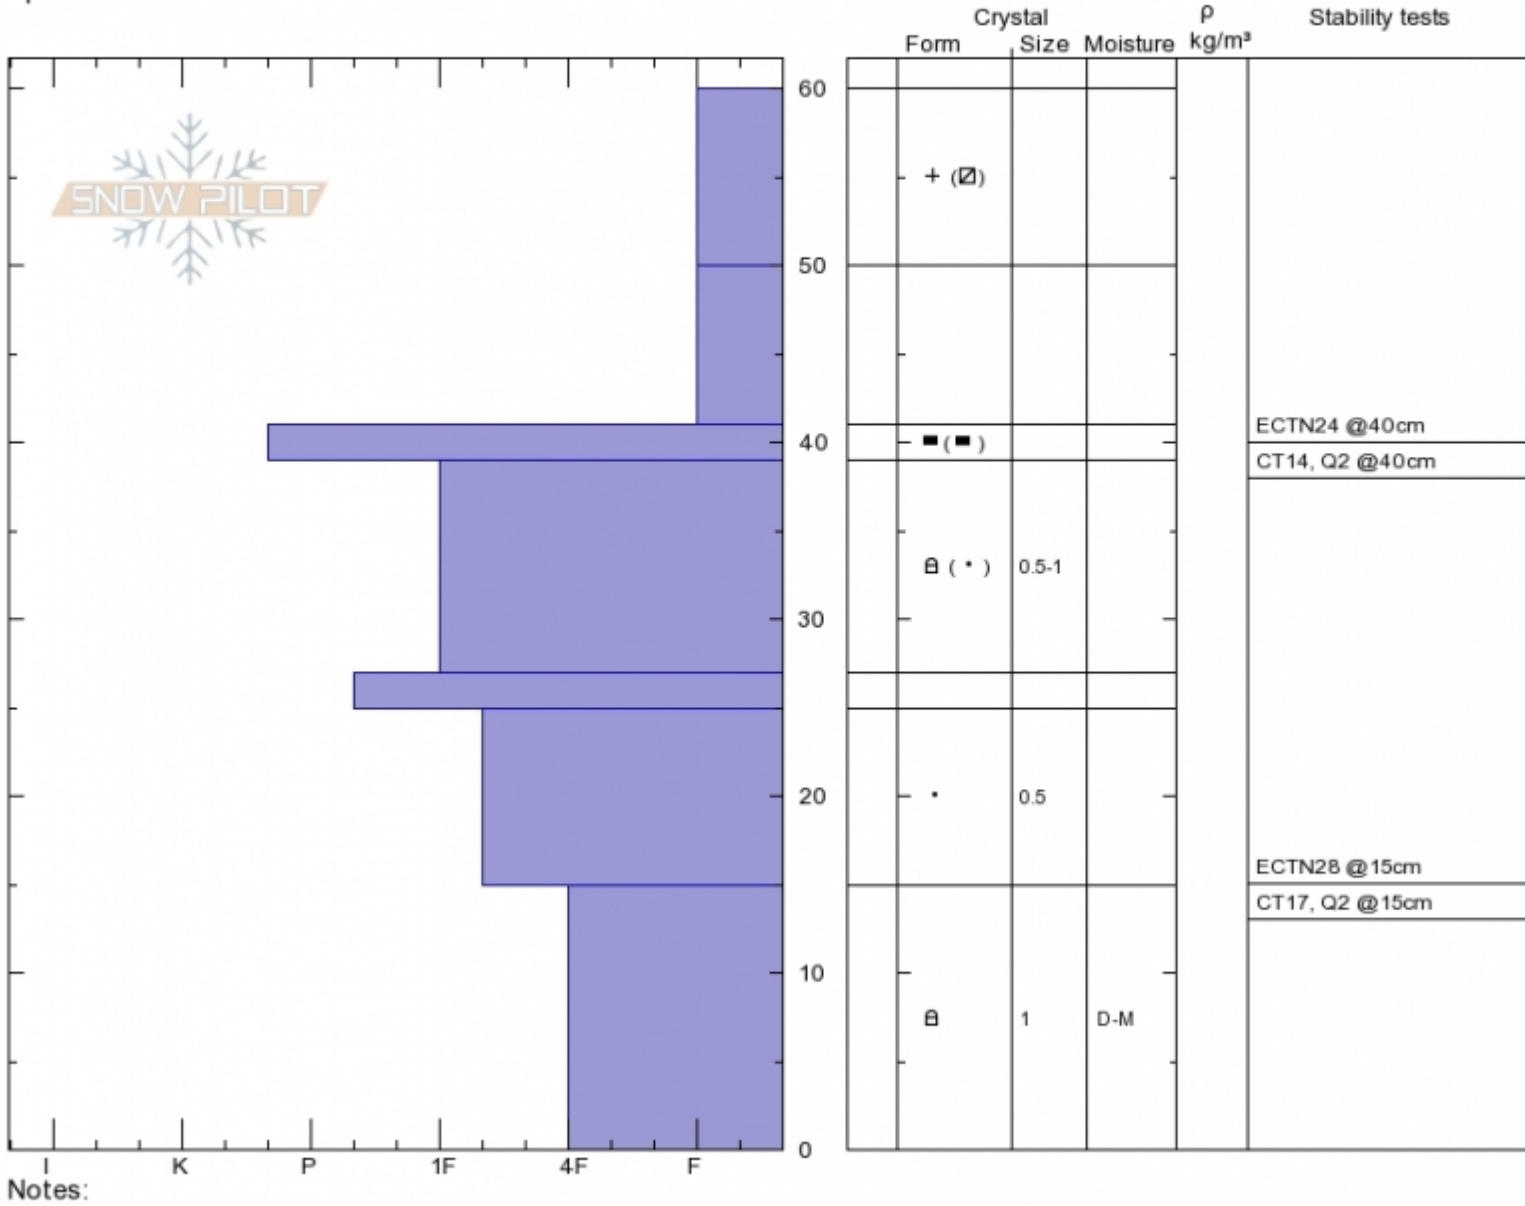

Ski Hill, Lionhead
Lionhead Range
MT
 Elevation: **8000 ft**
 Aspect: **50°**
 Specifics:

Gabrielle Antonioli
Tue Nov 28 11:00 2017
 Co-ord: **44.70340N, -111.29717W**
 Slope Angle: **27°**
 Wind Loading: **no**

Stability: **Good**
 Air Temperature: **-4°C**
 Sky Cover: **SCT**
 Precipitation: **NO**
 Wind: **SW Calm**

HS60 SP10
Stability Test Notes

Layer No

Advisory Region
 Lionhead Range
 Longitude
 -111.30W
 Latitude
 44.70N
 Lionhead Range, 2017-11-28