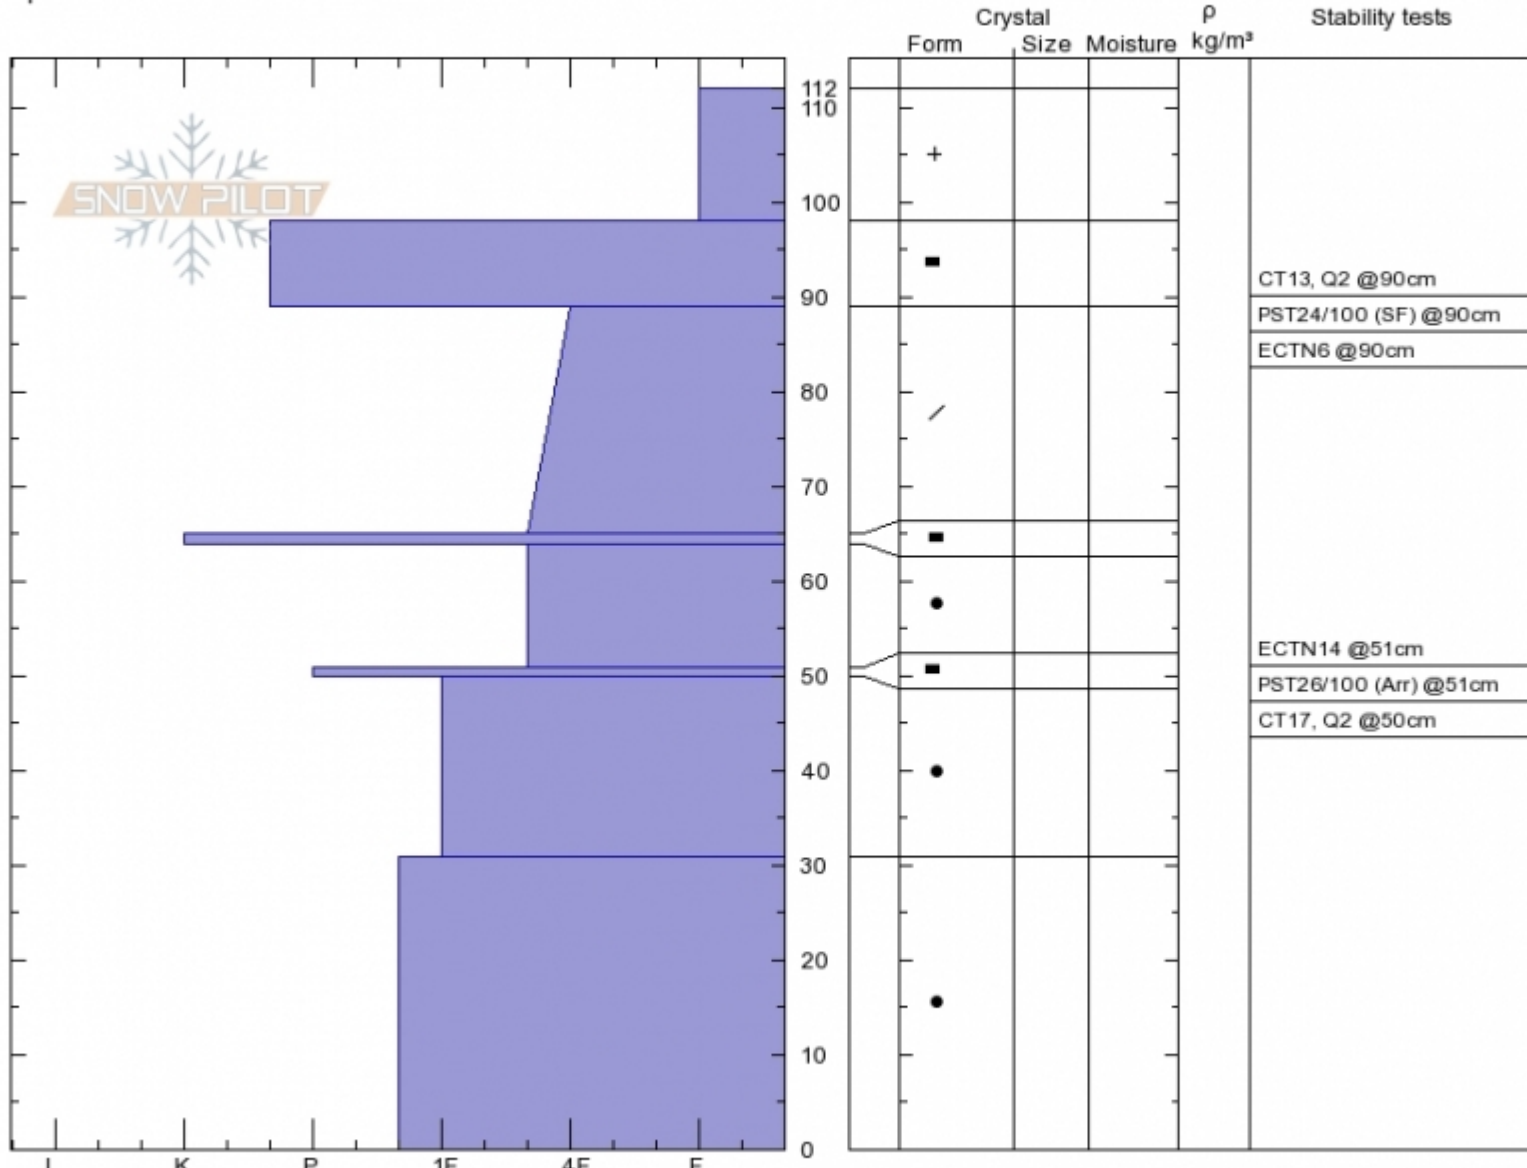

Rasta Chute
Cooke City
MT
 Elevation: **9893 ft**
 Aspect: **190°**
 Specifics:

Doug Chabot-Admin
Tue Nov 21 14:20 2017
 Co-ord: **45.07136N, -109.94474W**
 Slope Angle: **33°**
 Wind Loading: **no**

Stability: **Good**
 Air Temperature:
 Sky Cover: **BKN**
 Precipitation: **NO**
 Wind: **W Light Breeze**

HS112
 Stability Test Notes

Layer No
89-98: Pr
50-51: de

Notes: Less deep, but still a good structure and stable snowpack. CPST 24/100 SF 90 cm's. CPST 60/100 arr 51 cm's.

Advisory Region
 Cooke City
 Cooke City, 2017-11-21