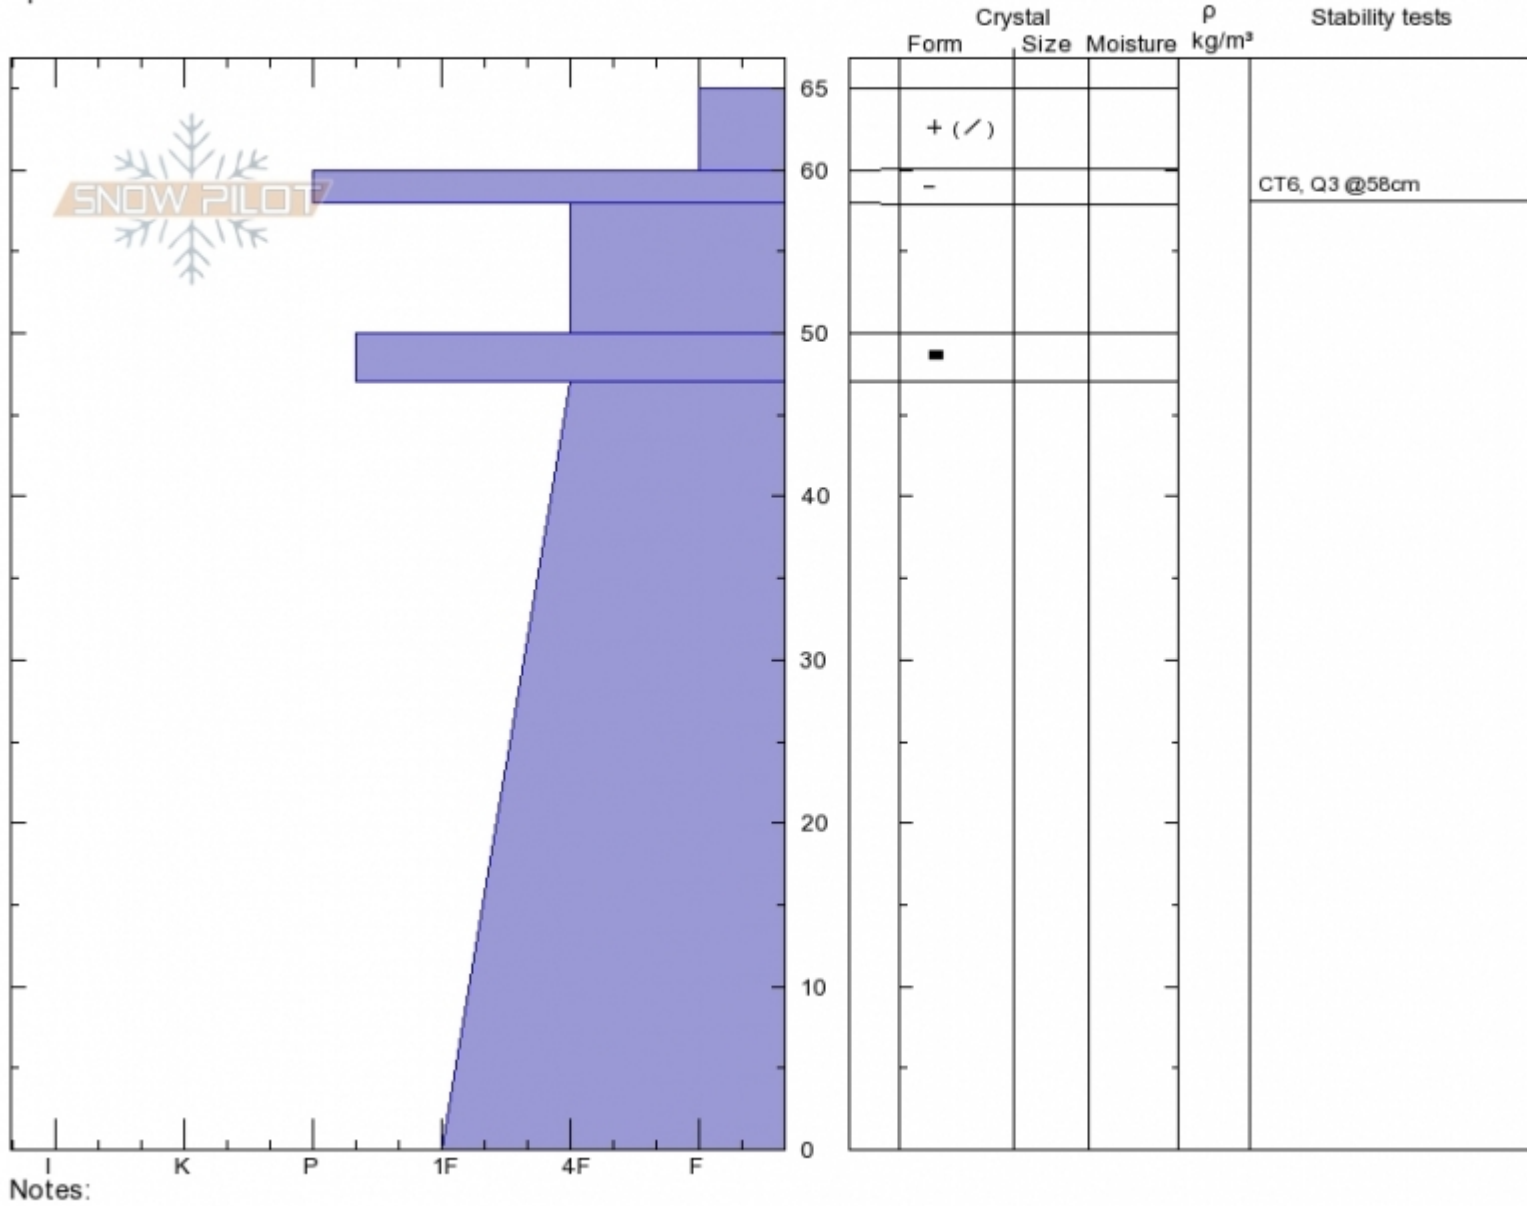

Pommel Lift
Bridger Range
MT
 Elevation: **8200 ft**
 Aspect: **SE**
 Specifics:

Spencer Jonas
Sat Nov 18 15:45 2017
 Co-ord: **45.81714N, -110.92629W**
 Slope Angle: **27°**
 Wind Loading:

Stability:
 Air Temperature:
 Sky Cover: **SCT**
 Precipitation: **NO**
 Wind: **Light Breeze**

HS65
 Stability Test Notes

Layer No

Advisory Region
 Bridger Range
 Bridger Range, 2017-11-20