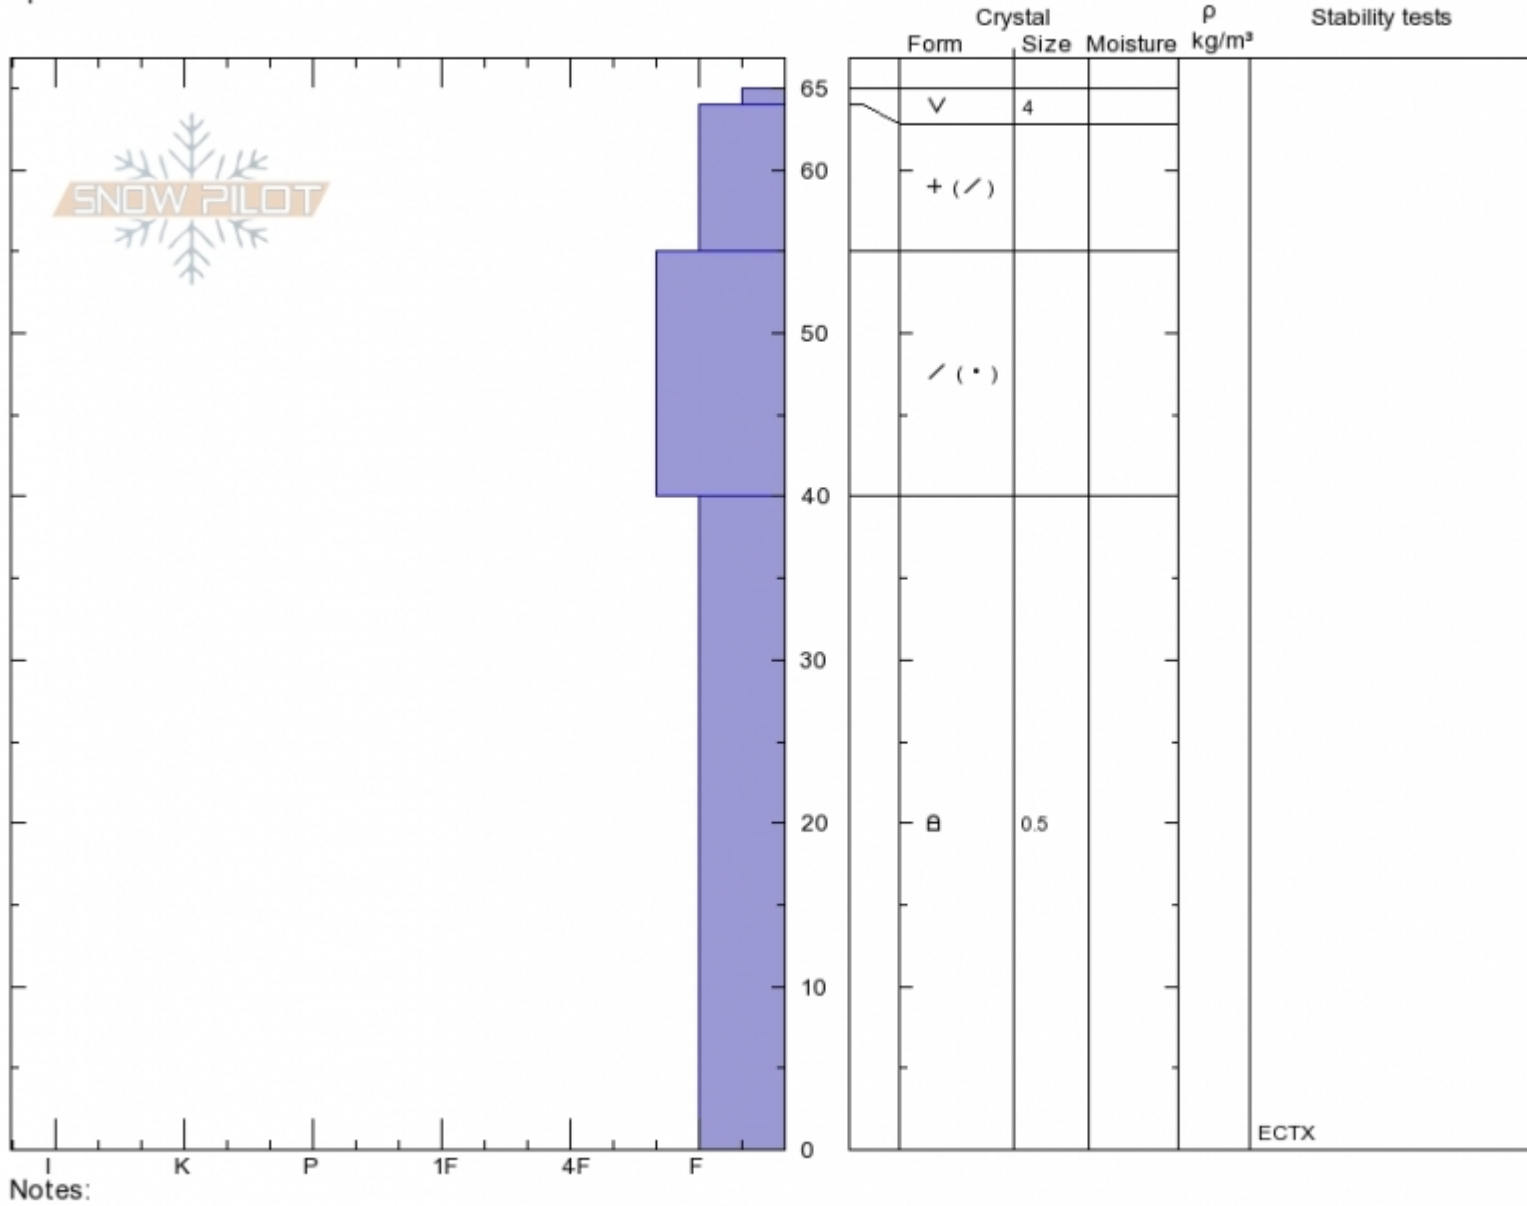

Bacon Rind
Madison Range-S
MT
 Elevation: **8700 ft**
 Aspect: **E**
 Specifics:

Spencer Jonas
Sun Nov 19 13:15 2017
 Co-ord: **44.96110N, -111.09804W**
 Slope Angle: **25°**
 Wind Loading:

Stability:
 Air Temperature:
 Sky Cover: **CLR**
 Precipitation: **NO**
 Wind: **Calm**

HS65
 Stability Test Notes

Layer No

Advisory Region
 Southern Madison
 Southern Madison, 2017-11-20