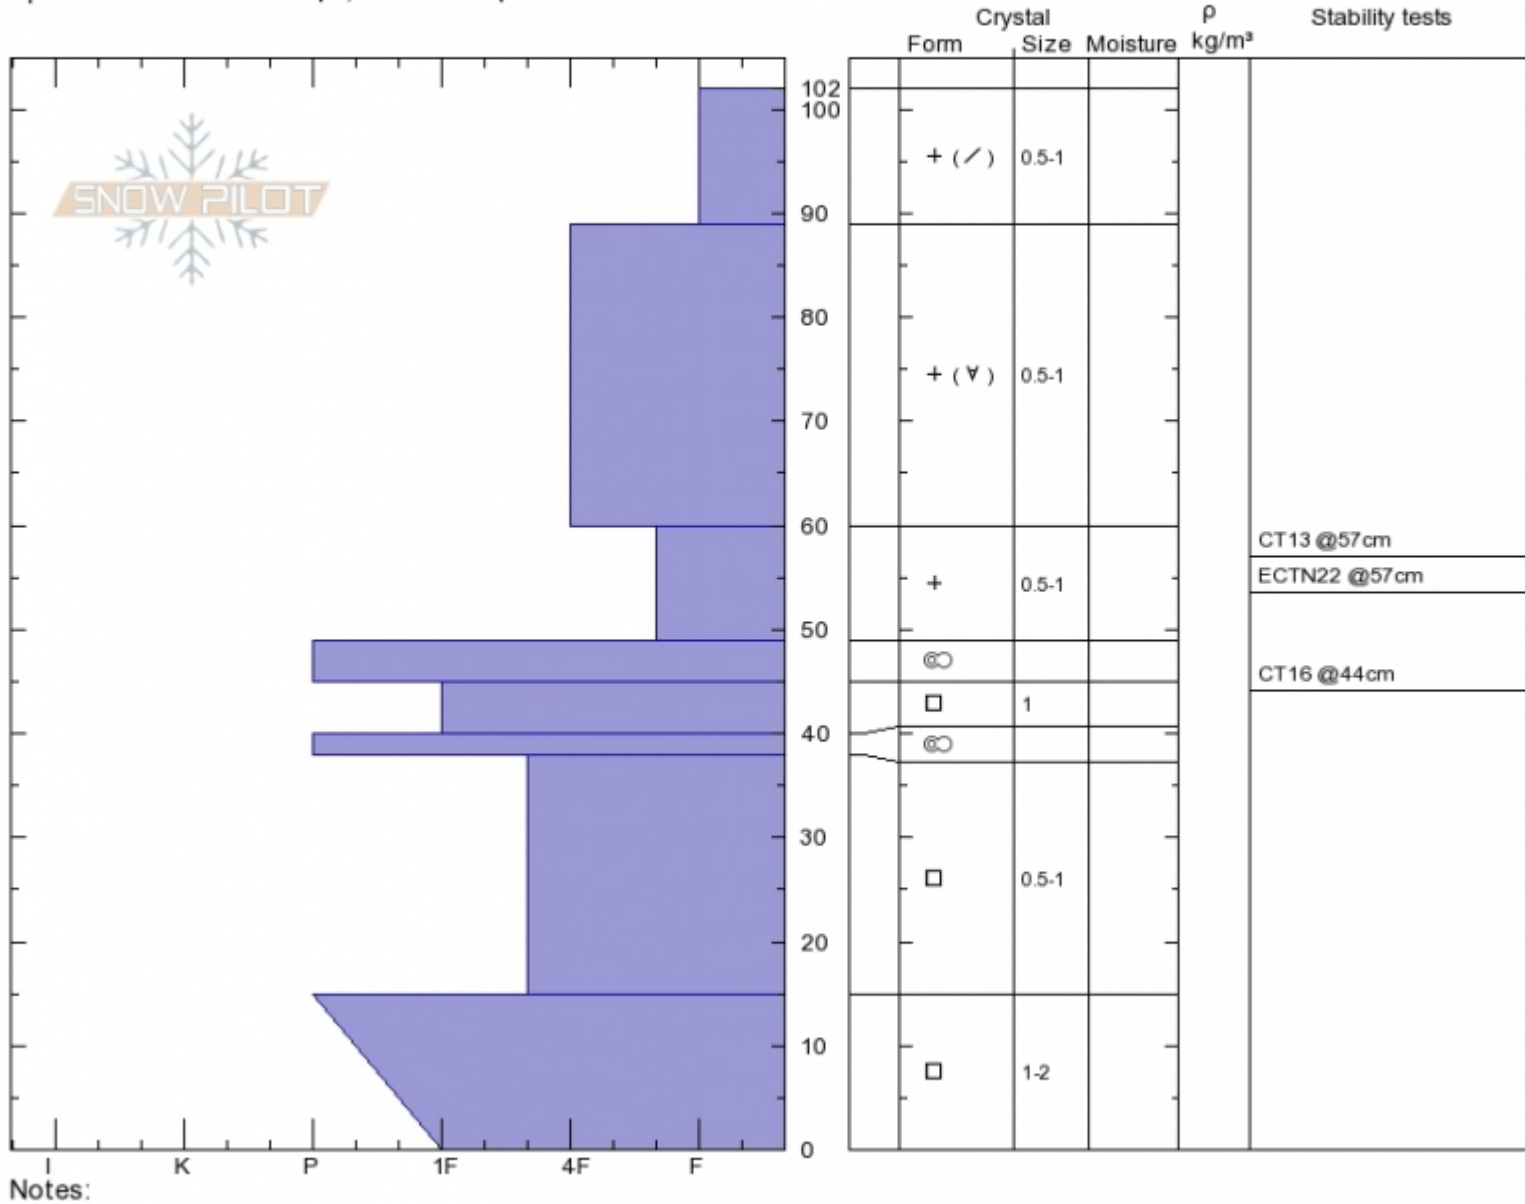

BB Apron
Bridger Range
MT
 Elevation: **7800 ft**
 Aspect: **38°**
 Specifics: **Ski tracks on slope; We skied slope**

Chris Bilbrey
Thu Nov 2 11:20 2017
 Co-ord: **45.82457N, -110.92605W**
 Slope Angle: **34°**
 Wind Loading: **no**

Stability: **Very Good**
 Air Temperature: **-5°C**
 Sky Cover: **OVC**
 Precipitation: **NO**
 Wind: **SW Calm**

HS102
Stability Test Notes
57: Fx Char = SC
44: Fx Char = B

Layer No

Advisory Region
 Bridger Range